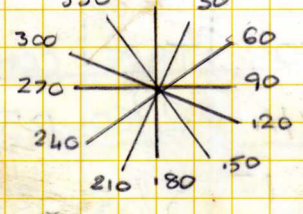

LINK POT

TAPE: JOHANN FLEURY

INSTRUMENTS: BEARDY

BOOK: N. PACER

18/04/07

PAGE (2) OF (4)

EEPP

PETZL