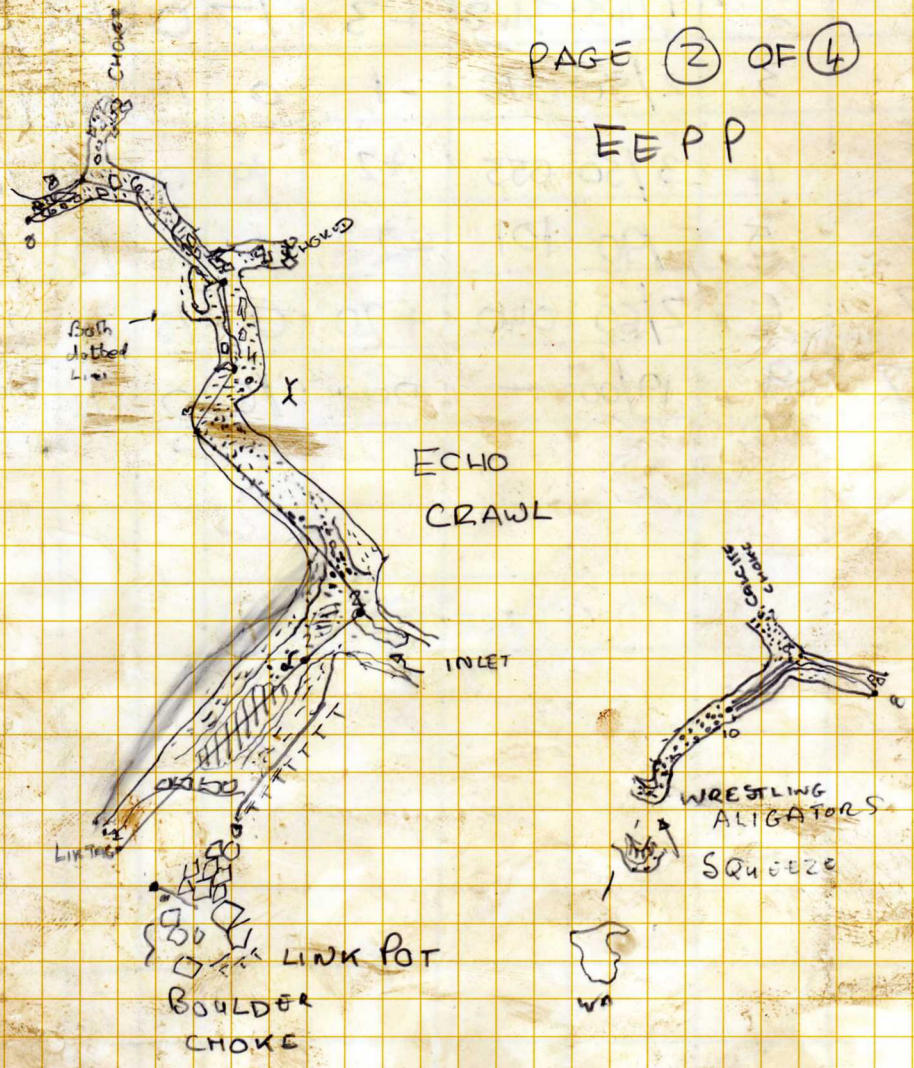

LINK POT

TAPE: JOHANN FLEURY

INSTRUMENTS: BEARDY

BOOK: N. PACER

18/04/07

PAGE (2) OF (4)

EEPP

PETZL