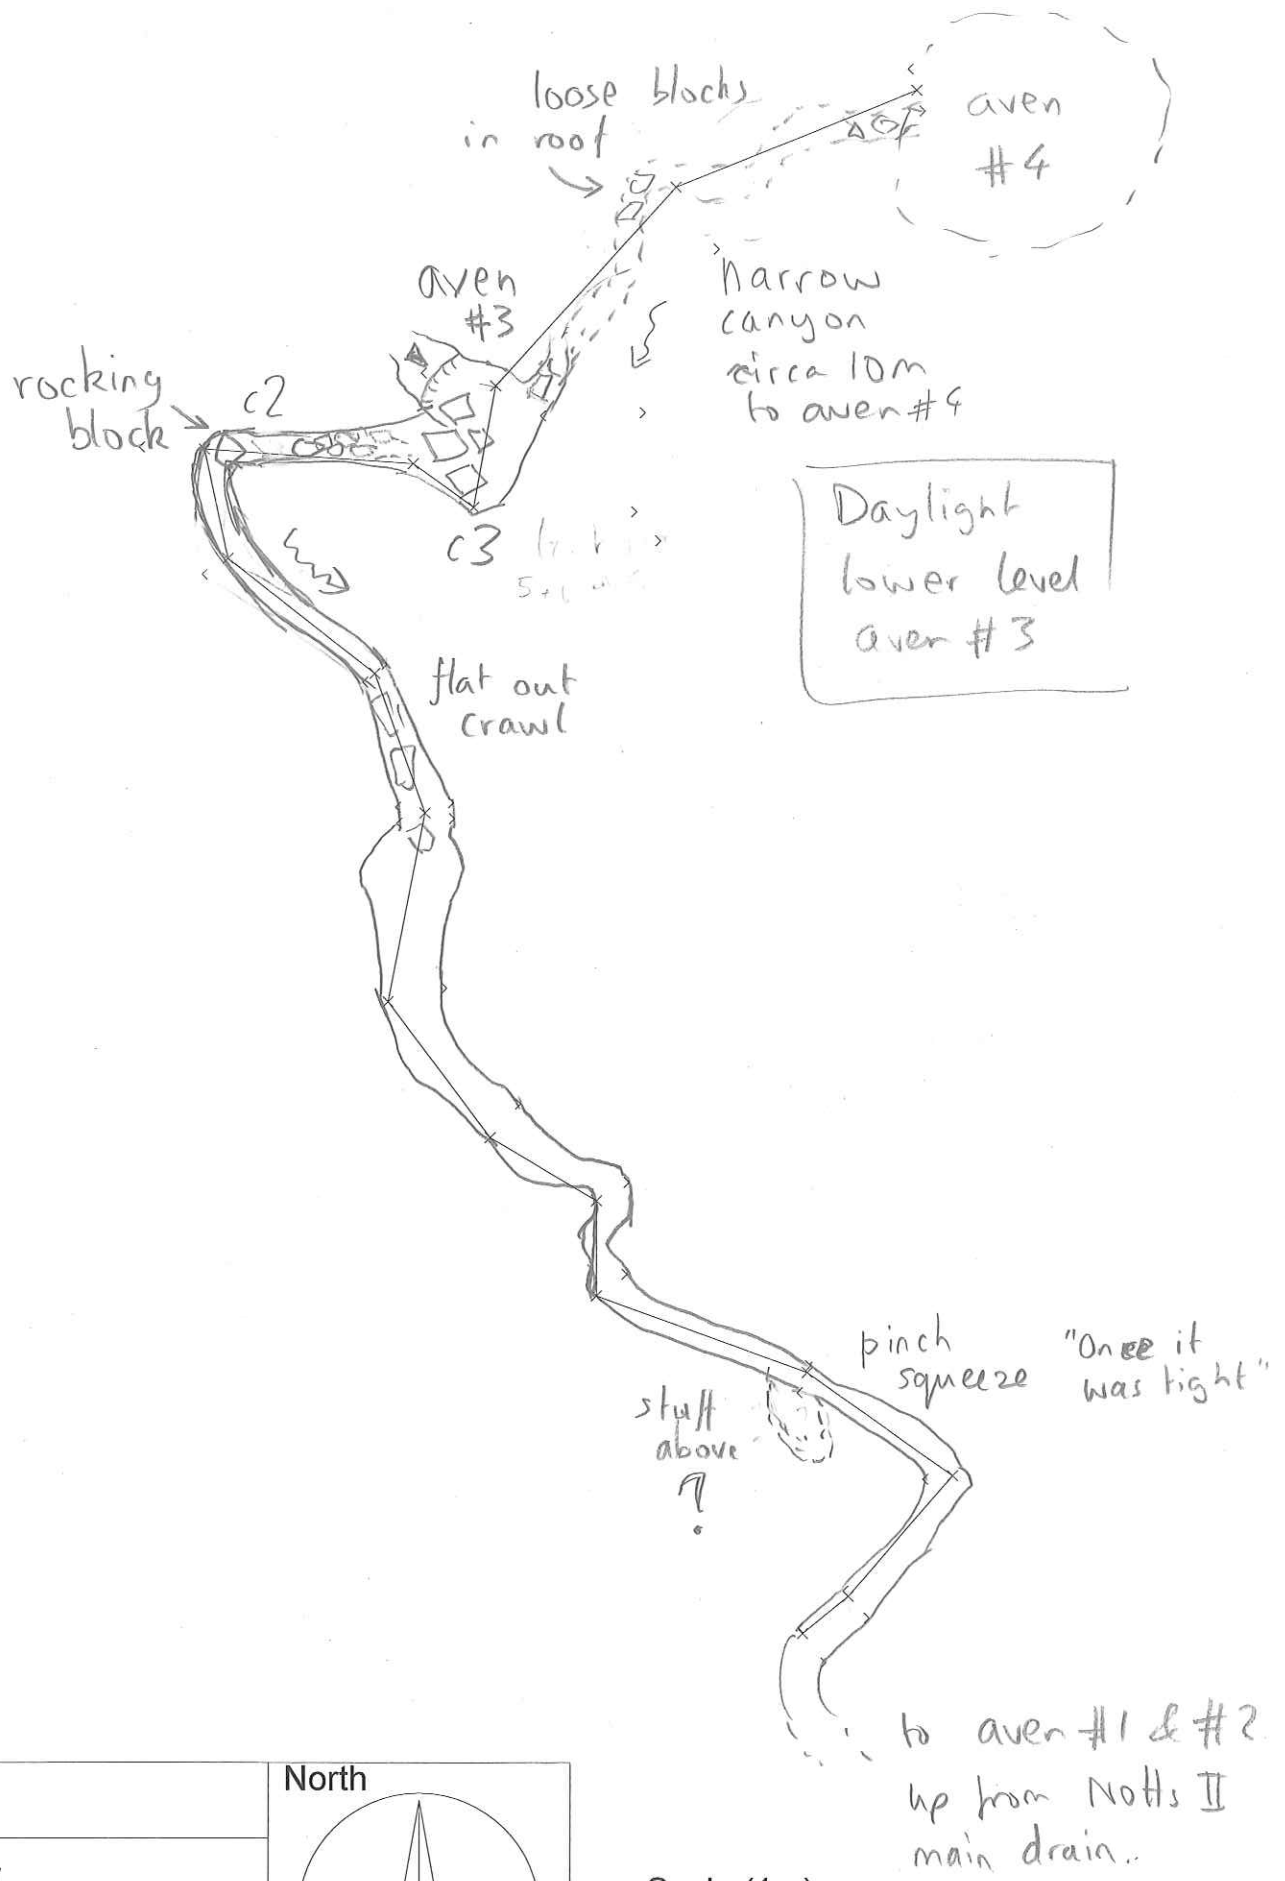

daylight2	<p>North</p>
Plan view	
Scale 1:100	
Up page 000°	

Survex 1.1.12 - <http://www.survex.com/>

daylight2
Plan view
Scale 1:100
Up page 000°