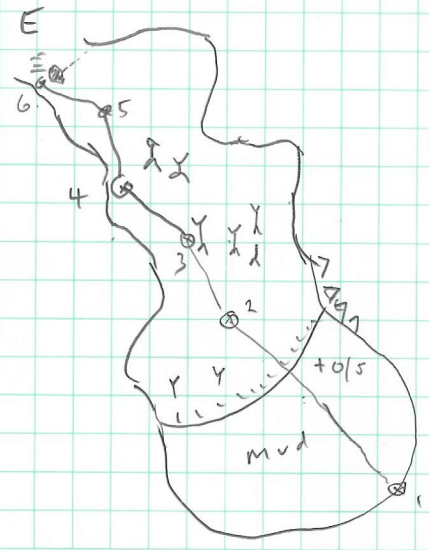

26/2/2024

CH0069

THAM SAI CHAI SAI THIP 1

Martin Ellis Bolger DutoX2

L 65m VR 2m

CH0069

26/2/24

2-1 22/86 132/9 +01/0
 2-3 11/80 321/5 +00/5
 3-4 9/77 301/8 -00/4
 4-5 10/35 348/8 -07/8
 5-6 9/72 28/8 -00/2

①
 ② 9/6 9/6 1/7 1/0
 ③ 5/9 12/9 1/3 1/4
 ④ 0 6/7 1/08 1/4
 ⑤ splay 1/49 1/34
 ⑥ 0 7/38 1/77 1/20

splay @ ②
 20/77 @ 355 8/1 @ 241
 17/92 @ 005 10/17 @ 282
 11/00 @ 032 15/6 @ 297
 7/4 @ 072
 16/5 @ 107
 23/9 @ 166
 15/7 @ 195

splay @ ⑤
 8/38 @ 350
 12/8 @ 36
 11/9 @ 69
 41/5 @ 156
 5/3 @ 201
 7/1 @ 251

⑦

CH0069 26/2/24

③

Chartwell®