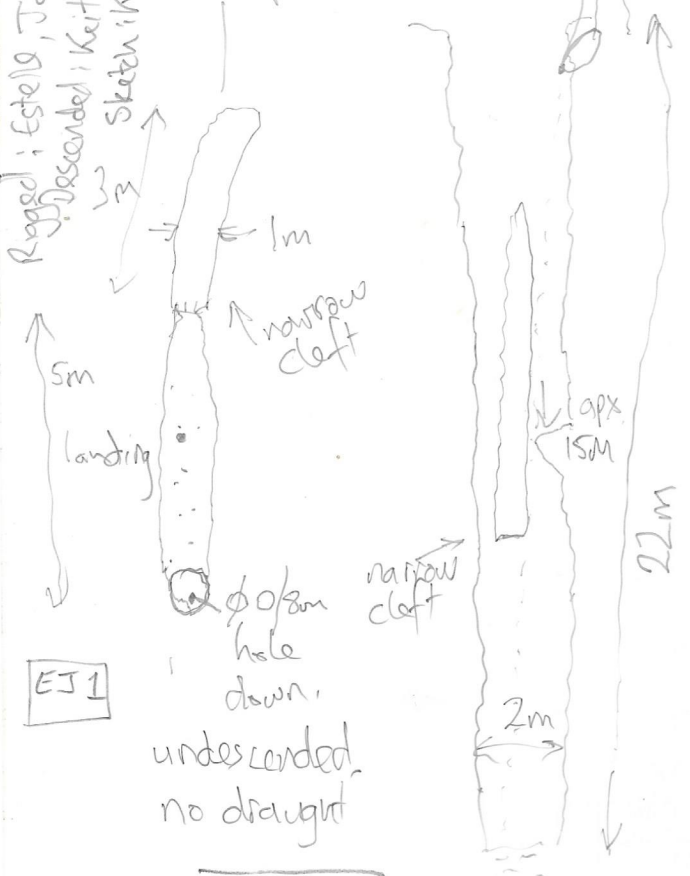

SWEET POTATO PATCH SHAFT

17/2/2024

Roged; Estell, James, Keith
Undersanded; Keith

Sketch: Keith

200°
apx.

undersanded,
no draught