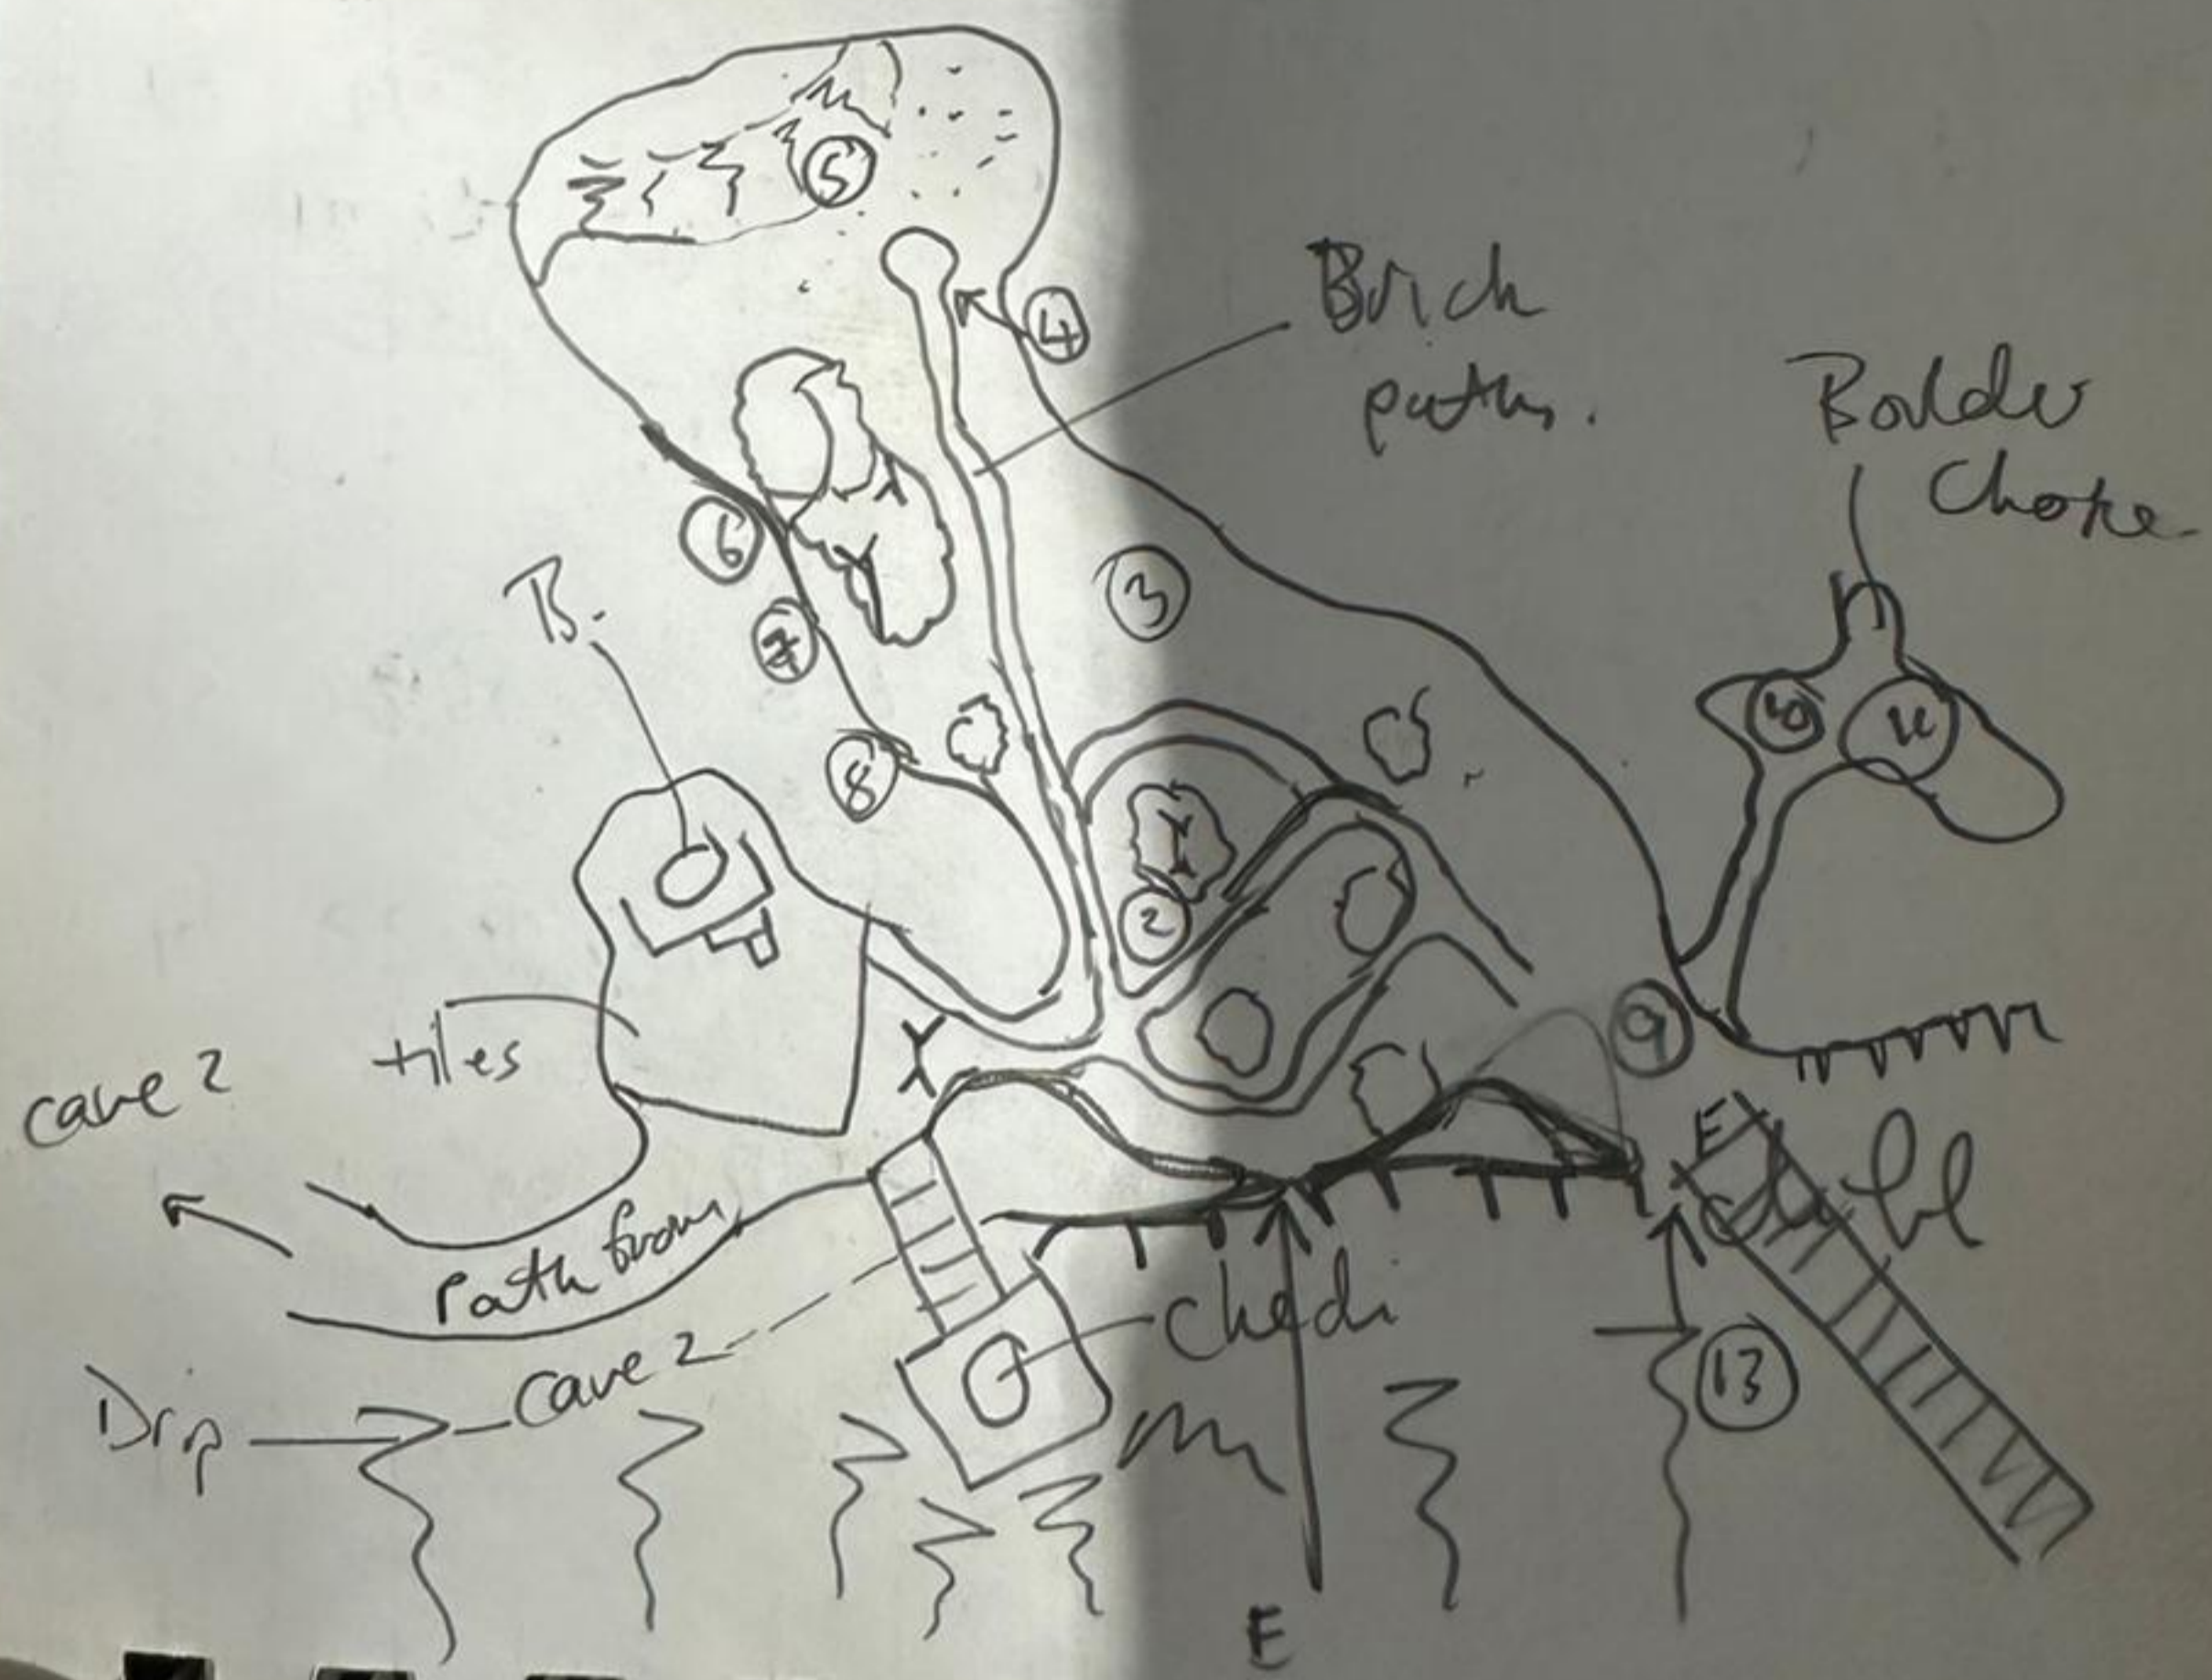

4-5 12.21 332.8 2.2 ④ 29.8 5.0 10.7 2.9

Behind ④ 8.4 splay  
134.3  
22.5

5-6 16.57 242.2 19.4 ⑤ 27.3 11.7 14.3 1.9

6-7 10.29 248.4 -4.5 ⑥ 0 0.8 8.1 1.8

7-8 14.06 170.2 -3.2 ⑦ 6.1 1.1 10.0 0.9

8-3 8.91 161.6 -4.6 ⑧ 3.0 2.3 11.6 1.0

Cave 3 than Aijee(?)

					L	K	U	D
3-9	34.22	200.0	4.2	(2)	4.1	7.8	12.9	0.5
9-10	18.45	064.2	14.9	(9)	6.0	5.7	3.3	1.5
10-11	6.38	169.1	-1.6	(10)	0	7.9	4.8	1.6
11-12	11.14	244.3	8.2	(11)	1.7	2.0	0	1.0
9-13	9.26	232.7	-5.0	(9)	3.5	11.9	3.3	1.6