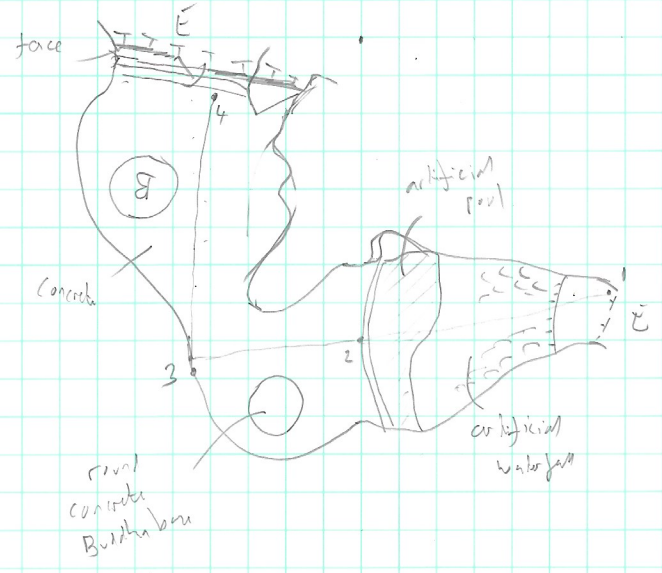

2-1 14/62 079/6 +38/3   ② 4/23 4/29 2/94 0/84
2-3 9/33 266/1 +01/1   ③ 0 4/60 1/76 1/11
3-4 14/85 010/1 -00/2   ④ 4/18 4/43 3/31 0/89

② TEAM KHAD PALU 3

15/3/2020

③ TEAM KHAD PALU 3

15/3/2020

Chartwell