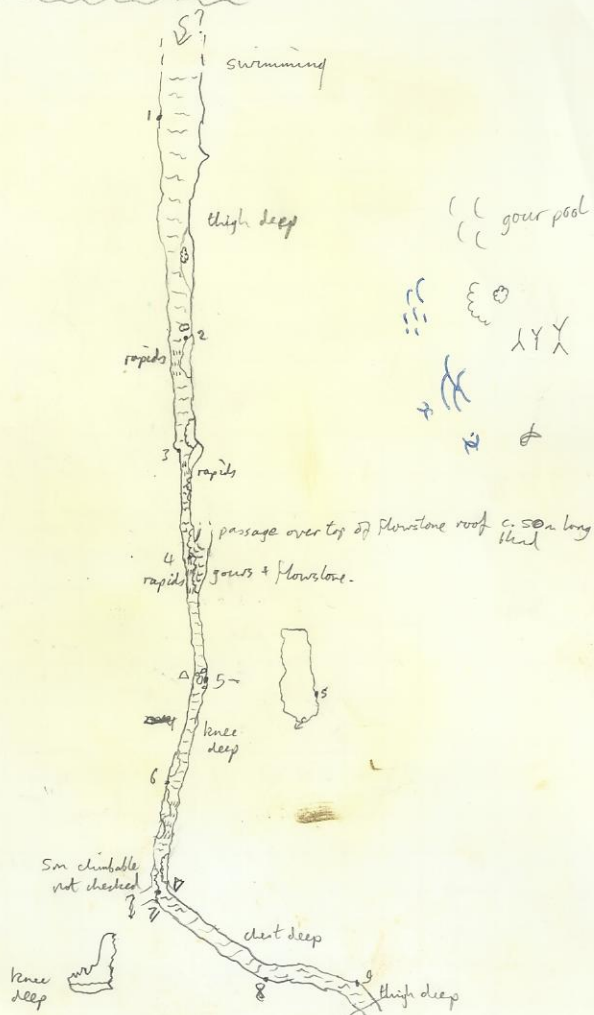

~~Helicopter trip over Thungyai~~

494m

Tham Nam Tok

Jose

Entrance series

16/4/96

Dean

Lam Khlong Ngu rangers  
(Manop, Tawon, etc.)

Suunto compass/clino, 30m tape  
BCRA

WALLS KA0361A

# Tham Nam Jone.

stat D B A

L R C F stat

1 → 2	30.0	24.9	-01	3.0	-	2.0	1.8	1.
2 → 3	20.0	25.5	+0.2	1.0	3.0	3.5	-	2
3 → 4	25.0	23.2	-0.2	4.5	-	-	1.6	3
4 → 5	30.0	23.7	0.0	-	-	-	-	4
5 → 6	28.0	26.9	0.0	-	4.0	8.0	1.4	5
6 → 7	24.0	24.3	0.8	4.0	-	-	1.2	6
7 → 8	28.0	20.0	-0.5	1.2	2.3	2.0	1.4	7
8 → 9	24.0	18.0	+0.3	4.5	-	2.0	1.2	8
9 → 10	21.0	22.6	0.0	-	4.0	2.0	1.5	9

230

stat	D	B	A	L	R	C	F	stat
10 → 11	250	250	-02	2.0	2.0	3.5	1.5	10
11 → 12	12.0	285	+02	0.8	1.4	0.3	-	11
12 → 13	18.0	294	-04	-	4.2	0.2	1.4	12
13 → 14	22.0	276	-02	3.0	-	6.5	0.6	13
14 → 15	28.0	332	-03	-	6.5	3.0	2.0	14
15 → 16	13.0	284	+01	4.2	-	5.5	0.2	15
16 → 17	20.0	270	-02	-	4.0	1.0	1.0	16
17 → 18	26.0	259	00	5.0	-	3.8	2.6	17
18 → 19	22.0	276	-01	-	3.7	6.0	1.0	18
19 → 20	28.0	278	00	3.5	-	8.0	1.5	19
20 → 21	20.0	294	00	-	4.0	2.0	0.4	20
21 → 22	16.0	253	00	4.0	0.6	1.6	1.1	21
22 → 23	14.0	312	00	2.0	1.0	1.4	-	22
23 → 24				2.0	-	0.5	1.1	23 entrance