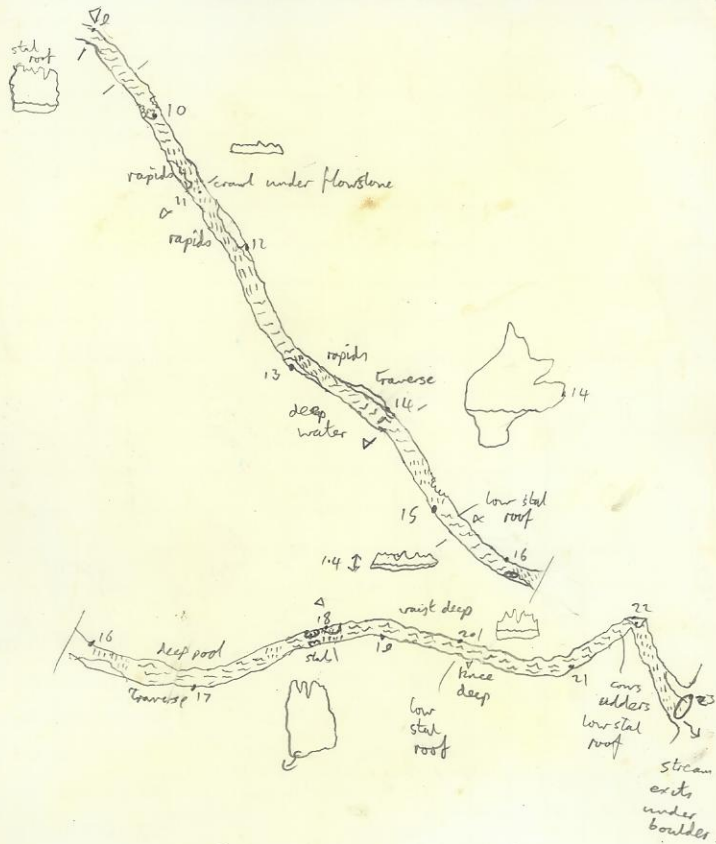

stat	D	B	A	L	R	C	F	stat
10 → 11	250	250	-02	2.0	2.0	3.5	1.5	10
11 → 12	12.0	285	+02	0.8	1.4	0.3	-	11
12 → 13	18.0	294	-04	-	4.2	0.2	1.4	12
13 → 14	22.0	276	-02	3.0	-	6.5	0.6	13
14 → 15	28.0	332	-03	-	6.5	3.0	2.0	14
15 → 16	13.0	284	+01	4.2	-	5.5	0.2	15
16 → 17	20.0	270	-02	-	4.0	1.0	1.0	16
17 → 18	26.0	259	00	5.0	-	3.8	2.6	17
18 → 19	22.0	276	-01	-	3.7	6.0	1.0	18
19 → 20	28.0	278	00	3.5	-	8.0	1.5	19
20 → 21	20.0	294	00	-	4.0	2.0	0.4	20
21 → 22	16.0	253	00	4.0	0.6	1.6	1.1	21
22 → 23	14.0	312	00	2.0	1.0	1.4	-	22
23 → 24				2.0	-	0.5	1.1	23 entrance

264