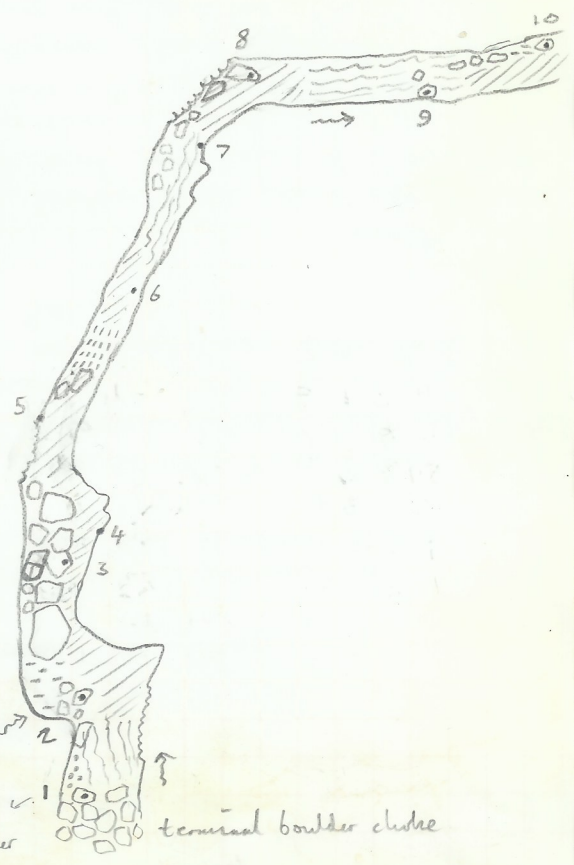

Thungyan West 2004

(1)

19/3/04

Tham Huai Tong Thai

Continued beyond previous limit. Survey  
back from terminal boulder choke

Survey Dean Smart, Terry Bolger,  
Neil Anderson, Paul Johnson, Pete  
Johnson

Suunto compass/clino 30m tape  
BCRA 3c.

Terminal boulder choke pushed <sup>upwards</sup> for 25m +  
at roof level and 25m in at stream level  
- no way through found.  
Terminal choke contains blocks of sandstone.

fauna observed - blind glypheutes, orange  
opiliones with long legs (eyed), crickets,  
Huntsman spider.  
Danio fish, shrimp (eyed).

2

Tham Huu Tong Thai 19/3/04

3

stat	D	B	A	LRUD
1→2	17.30	128	-04	3 7 6 2 1
2→3	21.40	119	-06	5 12 7 1 2
3→4	8.15	174	+03	5 4 7 1.3 3
4→5	24.20	089	-01	10 0 4 1.7 4
5→6	29.00	144	-01	0 5 6 1.5 5
6→7	30.15	125.5	+02	4 2 11 0.5 6
7→8	10.60	115	+04	8 0 6 1.5 7
8→9	28.20	188	-01	2 5 6 1 8
9→10	27.10	172	00	6 1 7 1 9
				2 6 7 0.5 10