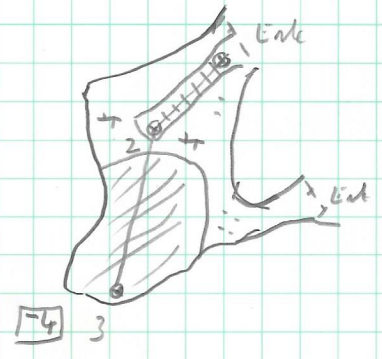

27/2/26

KK0040

THAM NAM THIP

Martin Ellis

Bolger X2

FT	D	A	V	L	R	U	D
1-2	9/74	213/2	-39/9	①	2/3	0/4	2/2 r/1
2-3	10/31	196/2	-8/0	②	7/7	8/0	4/3 0
				③			

Splg @ 2
 9/04 @ 55
 5/52 @ 139
 8/3 @ 178
 8/3 @ 209
 5/1 @ 232
 3/2 @ 318

KK0040

①

KK 0040

③