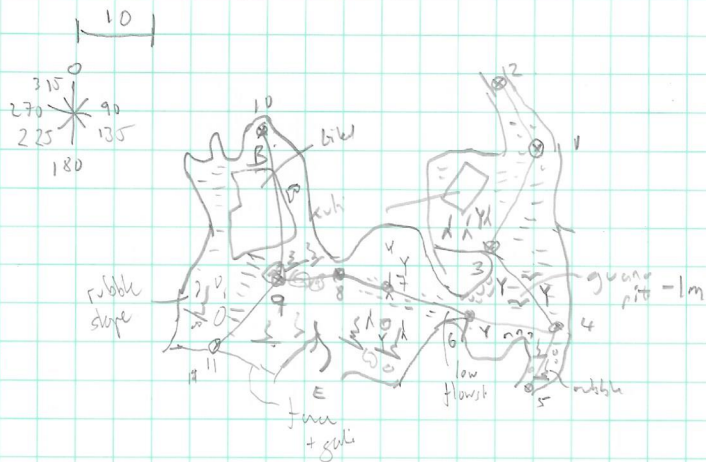

7/3/2024

THAM RUESI  
L00186  
LUEI

Book: Martinelli

Inst: Chire Dummer (SMCC X2)

Target: Malc Foyle + Paul Dummer

L 119m VR6m

- 1-2 10/54 343/7+2/8    ① 0/6 1/4 2/7 0/56  
 1-3 14/00 219/8 +02/4    ② into small passage  
 3-4 11/04 131/4 +00/7    ③ 6/9 0 1/51 1/1  
 4-5 7/69 205/8 +17/1    ④ 4/5 1/7 1/79 1/5  
 4-6 10/96 288/2 +02/4    ⑤ small entrance  
 6-7 11/10 309/1 -02/1    ⑥ 0 0/98 0/7 0/63  
 7-8 7/83 293/7 +15/8    ⑦ 8/8 10/9 2/6 0/4  
 8-9 7/77 277/7 -01/7    ⑧ 2/7 6/8 3/2 1/1  
 9-10 18/88 332/7 -08/5    ⑨ splash  
 9-11 10/73 209/8 +13/9    ⑩ behind BudMn  
    ⑪ 10/5 2/1 5/8 0/8

- Splash @ ⑨  
 12/53 @ 217    11/41 @ 003  
 12/53 @ 242    5/75 @ 32  
 11/71 @ 281  
 17/14 @ 289  
 17/83  
 13/10  
 13/43

L00186

②

L0 0186

Chartwell®

③