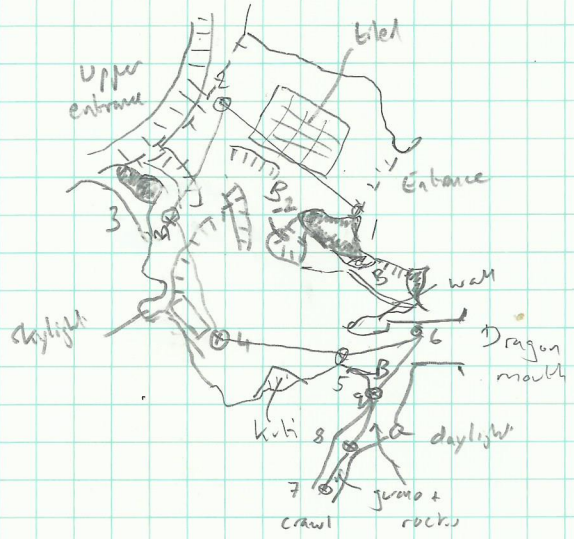

27 December 2016

LB0026 THAM KHAB TAMSON

Lopburi

47P 744257 1686331 (104m)  
x200 +/- 8m  
Main entrance - Dragon mouth

Book - Martin Ellis  
Inst - Tony Bulger Ellis DuloXR

L 109m VR 11m

T/v 3/4w

①

	D	A	V	L	R	V	D
2-1	21/8	128/11	+2/0	①	0	5	1 1
2-3	16/4	217/2	-22/0	②	8	8/4	4 1/5
3-4	16/9	161/9	-13/7	③	13	5/9	3/6 0/8
4-5	15/1	097/6	+9/6	④	6/8	6/5	2/4 0/8
5-6	10/3	066/2	+8/8	⑤	2/3	0	1/2 1/4
				⑥	0		
8-7	7/5	216/5	-0/9	⑦	1/5	0	1 1/1
8-9	6/9	053/0	+1/3	⑧	1/6	0	1/8 1/1
9-6	14/4	041/8	+10/7	⑨	0	3/1	1/8 1/1

27/12/16 THAM KHAO TAM SON

②

27/12/16 THAM KHAO TAM SON

Chartwell

③