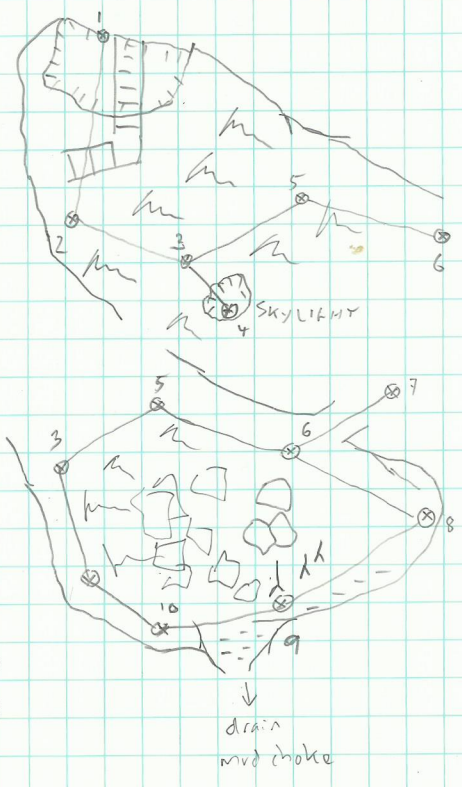

THAM MOKKOT

26/9/2016

^{2%}
37 259 (9)

THAM PHET - THAM THUNG FOREST PARK
NAKHON SAWAN

Book - Martin Ellis

Inst - Phil Collett Ellis Dist X2

Target - Terry Rolger

Sta 1 649964 169634 (151)

WALLS NS0030

Up to reading 45

①

Chartwell®

					L	R	v	R
1 → 2	11/10	186/6	-53/9	①	6	3/2	4	161
2 - 3	7/96	109/6	-21/9	②	15	1	3	0
3 - 4	10/49	139/8	+66/2	③	16	5	5/4	0
3 - 5	8/16	043/0	-09/1	④	SKYLIGHT			
5 - 6	10/55	108/6	-15/0	⑤	5	19	8	0
6 - 7	9/52	076/1	+04/4	⑥	3	11	10	1
8 - 8	11/87	103/6	-02/6	⑦	5	0	4	1
8 - 9	10/54	242/1	-02/3	⑧	1	26	5	1
9 - 10	7/93	259/7	+00/7	⑨	5	27	5	1/5
10 - 11	8/89	307/0	+29/9	⑩	3	22	11	1
11 - 3	6/90	355/0	+09/1	⑪	2/5	21	7	1

Survey follows path around chamber

③ THAM MORAKOT

26/9/16

Chartwell

② THAM MORAKOT

26/9/16