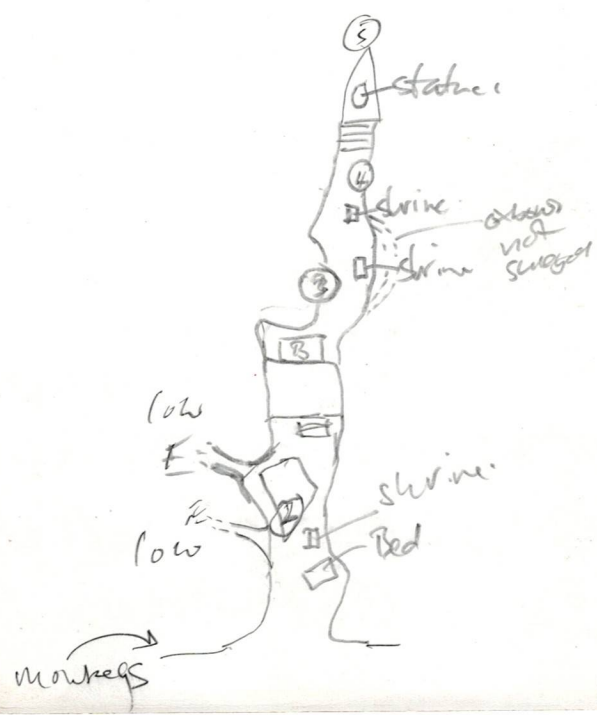

Monkey Cave 1/1/25  
And, Eva, Nih, Cal, Mah, Yupa

1 JANUARY 2025

THAM NANGSI  
NT0114

					L	R	U	D
1-2	15.4	205.8-0.7	①	0	5.8	0.4	1.6	
2-3	22.89	204.2	5.7②	2.9	4.7	2.9	1.0	
3-4	22.09	197.3	4.7②	7.4	4.1	11.6	1.5	
4-5	12.8	164.5	13.9	④ 2.3	0	5.2	0.9	