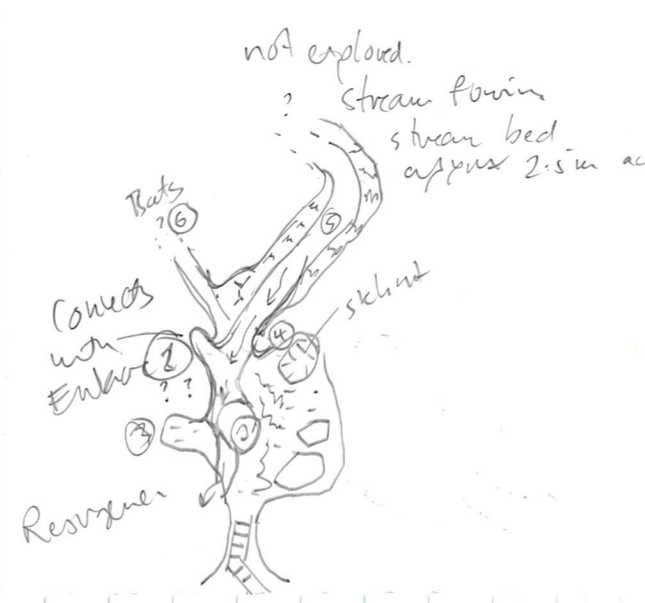

(R O D)

1-2	17.58	312.5	-5.5	①	0.8	1.4	2.0
2-3	12.79	173.0	-0.2	②	8.1	0.1	1.3
3-4	11.27	352.2	-3.7	-	-	-	-
4-5	26.04	022.1	-1.0	④	4.7	0.9	0.8
4-6	29.23	232.2	2.4	-	-	-	-

Tham Khao Khun Pa
 1/1/25 NST0379
 Andh, Cal, Kun, Mith, Me

② THAM KHAO KHUN PHAMOM 3

1/1/2025

2nd Entrance sketch

(4)

Entrance 3

Rescue Cave (Entrance 4)

(5)