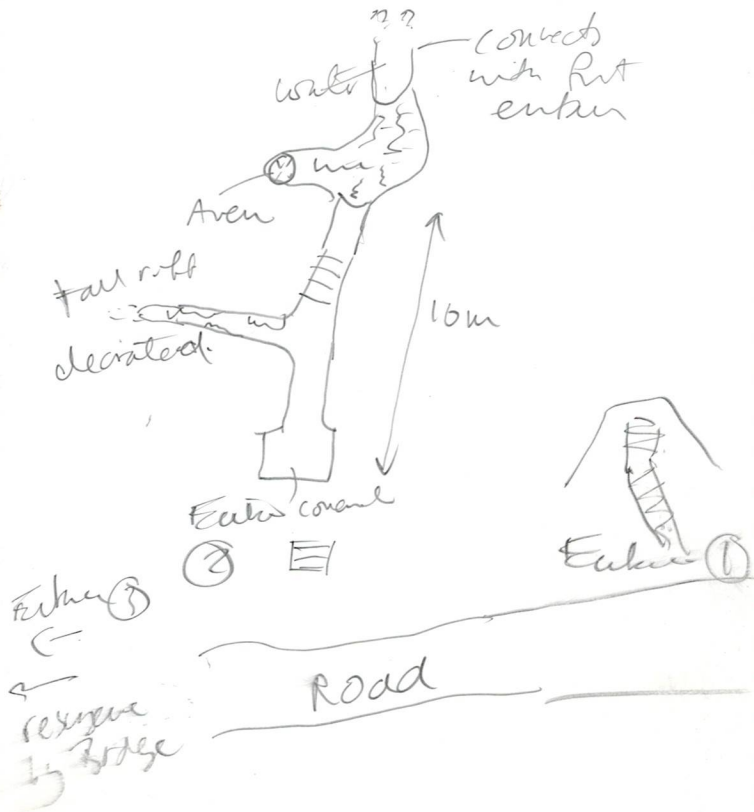

(R O D)

1-2	17.58	312.5	-5.5	①	0.8	1.4	2.0
2-3	12.79	173.0	-0.2	②	8.1	0.1	1.3
3-4	11.27	352.2	-3.7	-	-	-	-
4-5	26.04	022.1	-1.0	④	4.7	0.9	0.8
4-6	29.23	232.2	2.4	-	-	-	-

Tham Khao Khun Pa
 1/1/25 NST0379
 Andh, Cal, Kun, Mith, Me

② THAM KHAO KHUN PHAMOM 3

1/1/2025

2nd Entrance sketch

(4)

Entrance 3

Rescue Cave (Entrance 4)

(5)