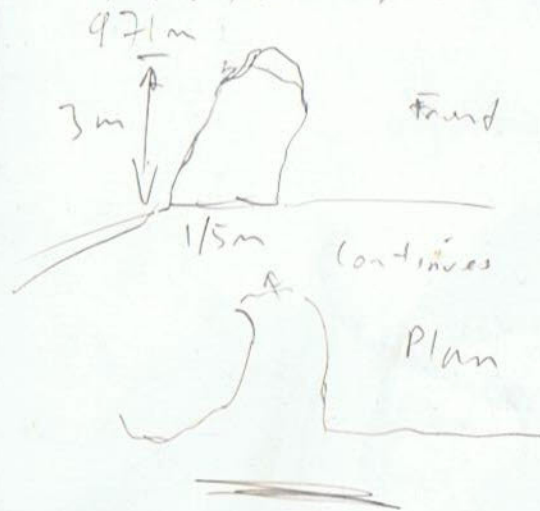

Tham ? out crop/cliff  
47Q 0716 544 / UTM 2156587

SKETCH BY  
SEAN  
+  
PAUL

~ 100m.

THAM PHA DAENG

21/02/2010

WALLS NAUDDIA