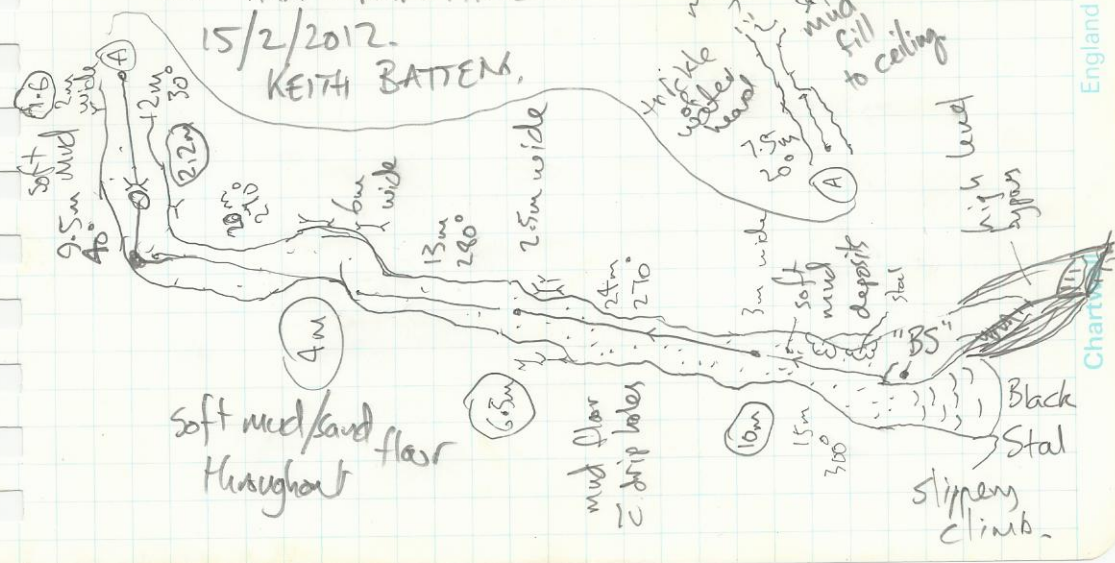

SIMPLE SURVEY (DISTO + TOP-READ COMPASS)
 OF PASSAGE ABOVE THE BLACK STALL
 IN THAM PHA PHUENCA.

15/2/2012.
 KEITH BATTEN,

NA00435

England
 Chartwell