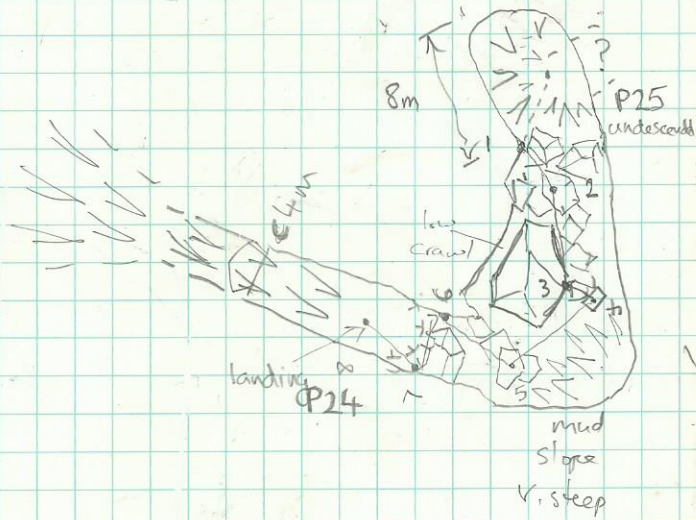

22/2/2014

CAVE NA0134

Book + inst: Keith Batten
Batten Distox

WALLS NA0134

①

Chartwell®

↑ 22/2/2014

Keith B's Disbx
Keith B solo surveying

② CAVE NA0134

22/2/2014

Chartwell

1	2	3/07	064/6	+1/4	5/0	0/0	5/22/0	@1
2	3	7/14	037/0	+22/4	4/6	3/3	6/0	2/4
3	4	4/07	052/6	+23/3	3/0	7/0	9/4	2/6
4	5	9/33	125/6	-21/0	1/7	6/3	7/0	0/5
1	splay down		25/51	242/2	-62/3			

5	6	6/28	172/4	+51/8				@5
6	7	1/99	271/5	-14/1				@bolt
7	6	bolt	backwards	-14/1	1/6	0/0	9/8	4/1
7	8	6/85	183/4	+3/0	0/0	1/5	8/2	1/4
								@7
					2/1	4/2	24/0	0/0
								@8

② CAVE NA0134

22/2/2014

NA0134
rigging top.