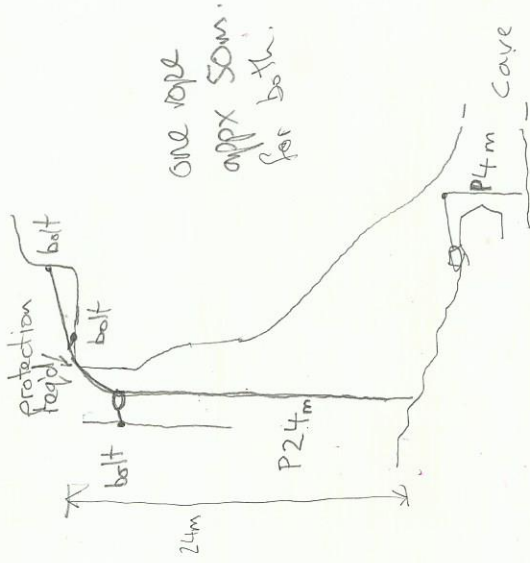

NA0134
rigging top.

④ CAVE NA0134

22/2/2014

5

CAVE NA 0134

24/2/2014

Book: Keith Batten

Batten Data X

Chartwell

25	1	25/28	068/1	63/2	0/0	1/6	28/8	2/2	$\sqrt{\text{ @ } 25}$
26	25	7/27	272/1	-11/1	0/0	1/6	18/5	1/1	
26	27	2/88	114/0	+0/7	0/8	0/7	12/6	1/3	

6 CAVE NA 0134

24/2/2014