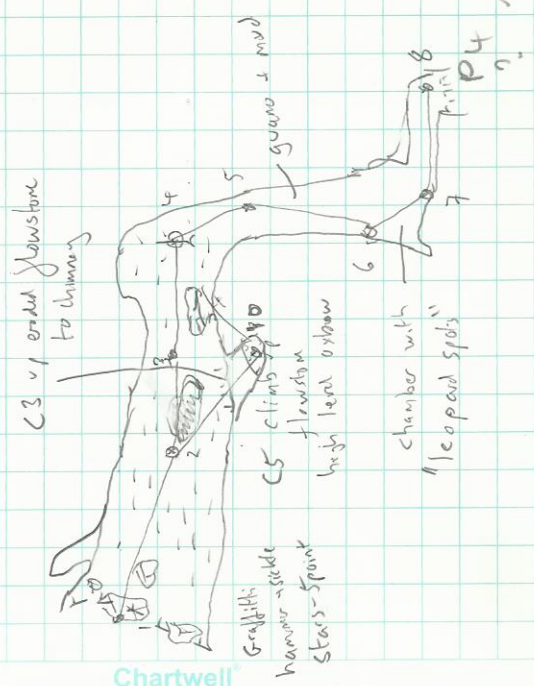

22/3/2013

THAM SUCK DAB

GPS 47Q 72112⁸ 2181203
~~82m~~ 823m

+/- 12 ±250

WPT cave2

NA0144

Book: Martin Ellis
Inst: Tomaz Wyderka

Ellis DistoX

Ban Nam Pua Phattana
Pua
Nan

WALLS NA0144

①

Chartwell

③ THAM SVA DAO 22/3/13

spacing drawing like this

Chartwell

	D	A	V	L	a	v	D
1-2	22/55	117/6	+03/1	①	3	4	4
2-3	14/60	089/3	-01/2	②	3	4	4
3-4	15/12	089/1	+03/6	③	4	5	3
4-5	10/34	148/7	+04/4	④	4	4	1/2
5-6	16/32	190/9	+04/4	⑤	1	2	1
6-7	6/95	165/0	-13/1	⑥	5	0	3
7-8	12/37	085/0	-07/9	⑦	4	0	3
8-9	4/7	251	-86	⑧			
2-10	23/37	146/9	+29/2				