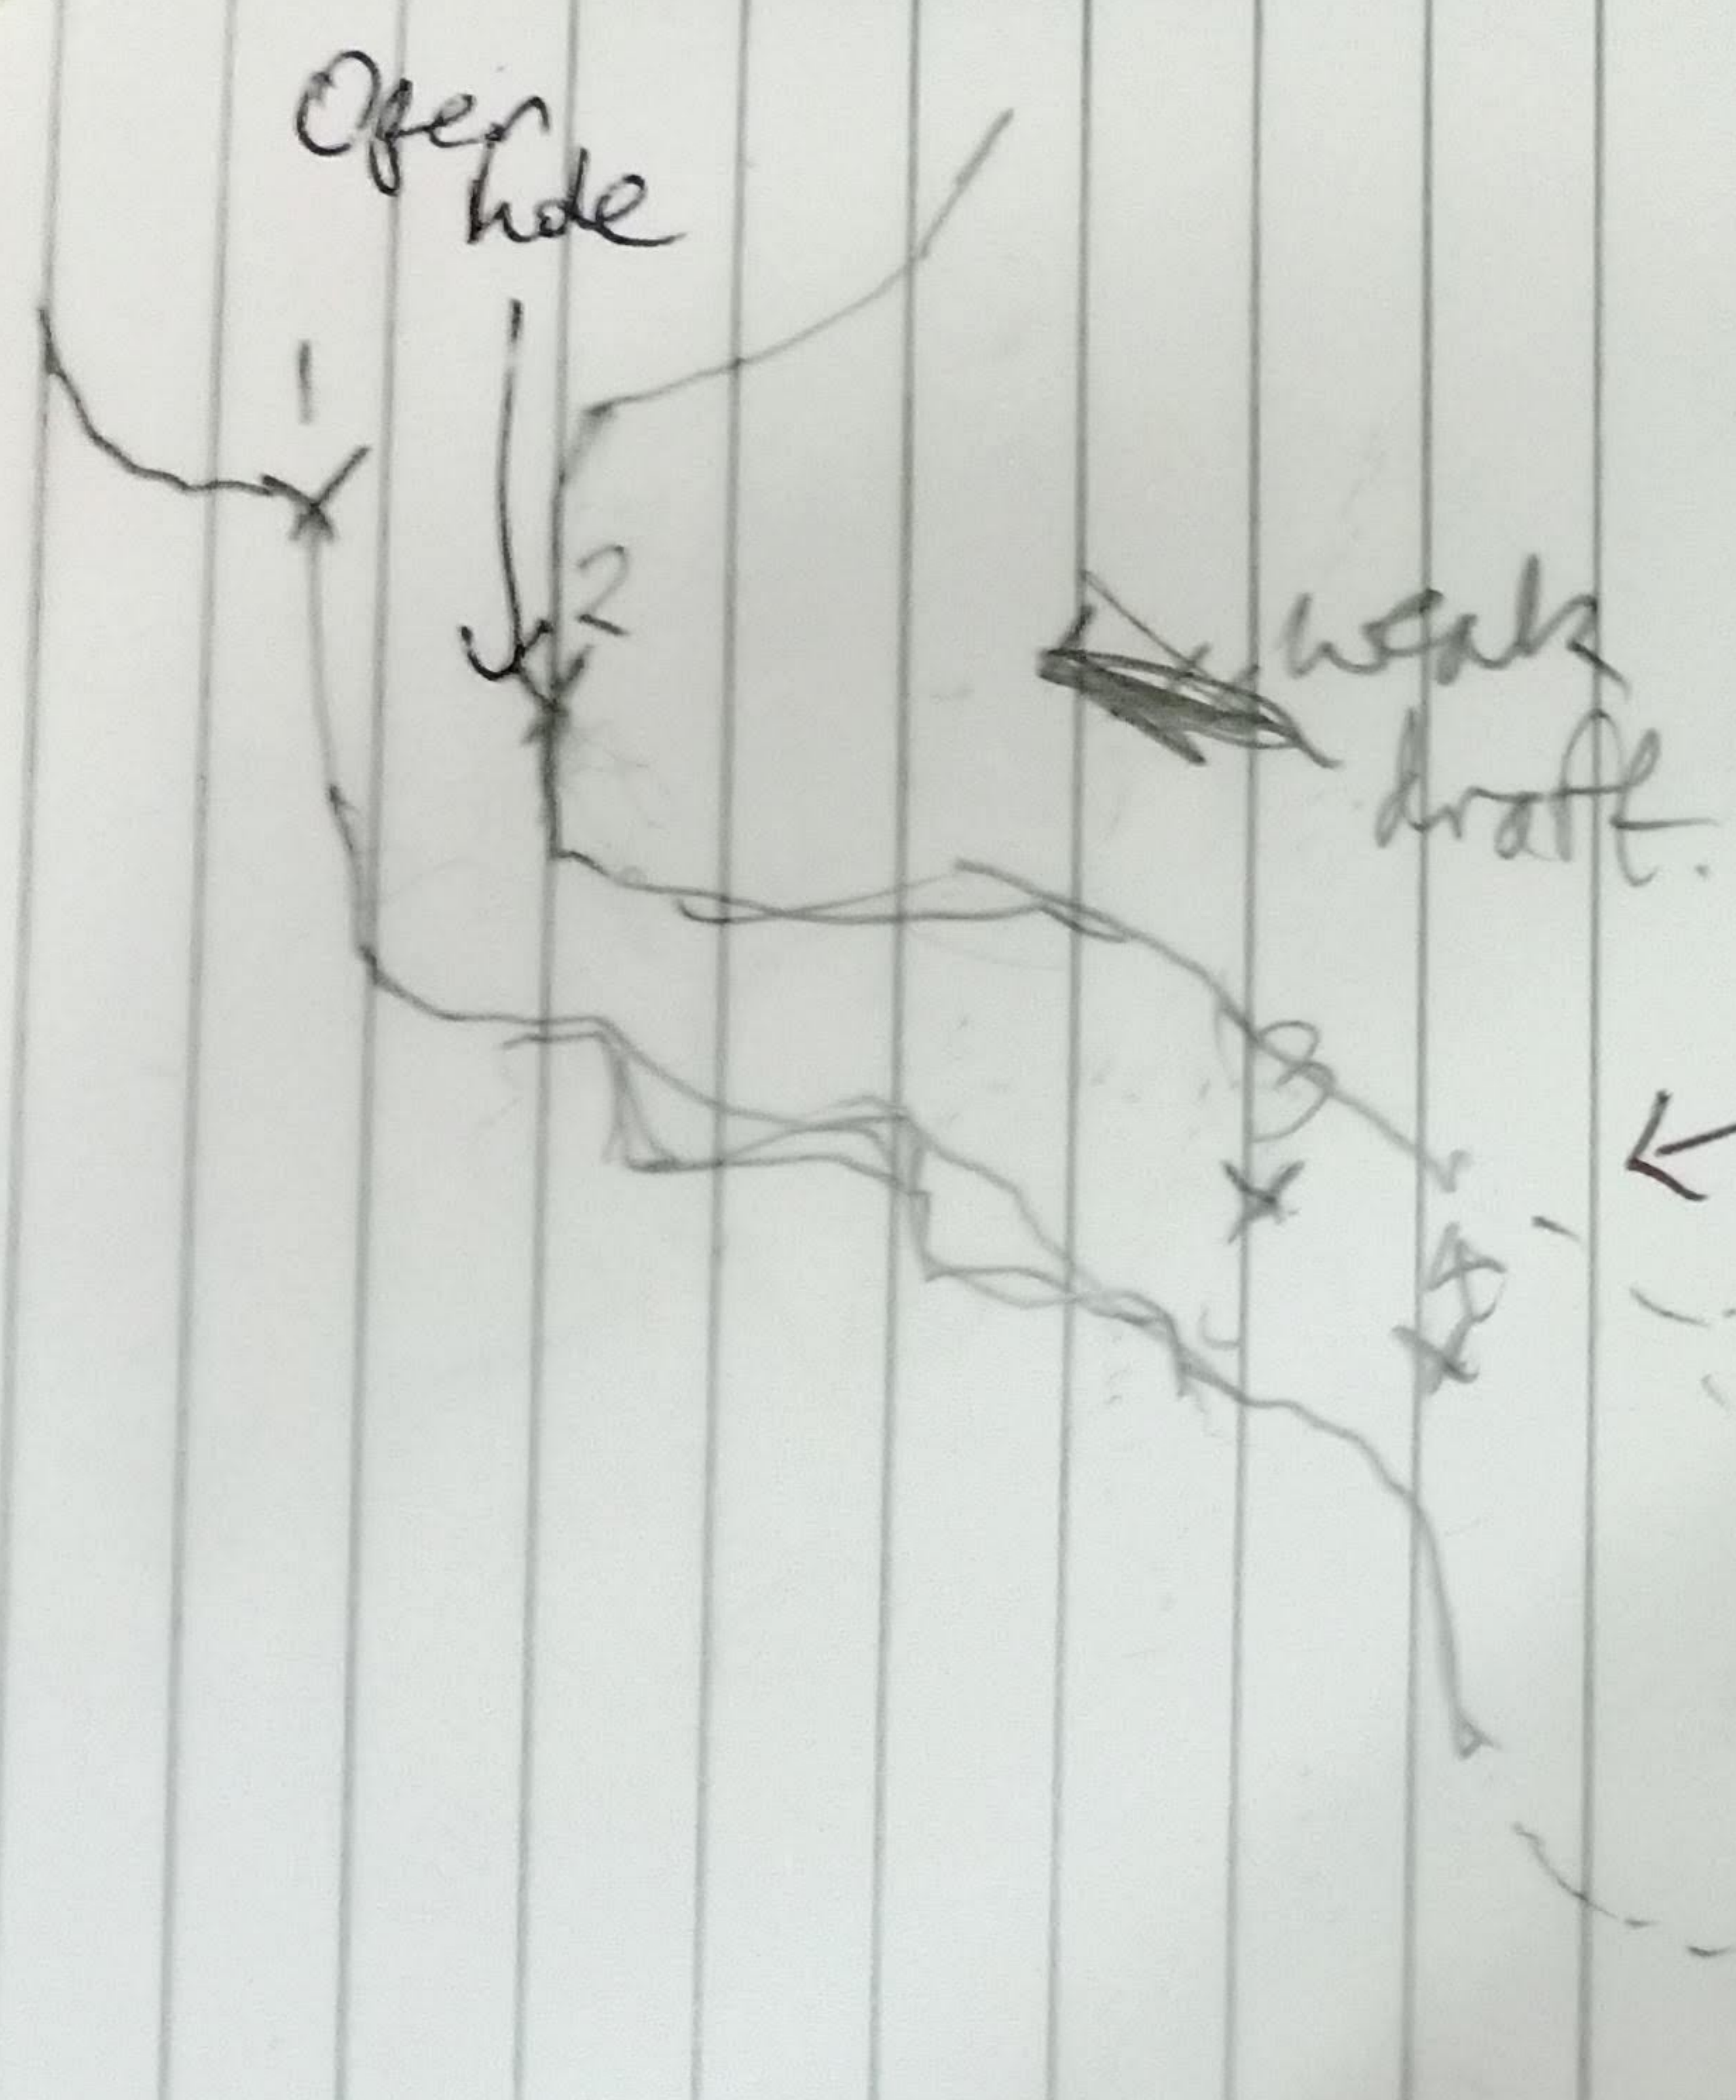

28/1/23 Beta notes
 Robin timber Mike red up
 2nd ent PD/3
 1→2 2/16 106 -39
 2→3 9/47 271 -49
 3→4 2/41 293 -27/5
 4→5 6/20 321 -60
 1→6 4/09 288 +18 } added
 6→7 5/59 312 -66 } 2 in
 7→8 6/79 323 -09 } for free
 water

- 1 rock chip entrance 22-3
- 2 Back wall 3 1/5 2 1/5
- 3 LW down dirt 0 0/5 1/5 0/5
- 4 Trip Rock @ squeeze 0/1 0/2 1/2
- 5 Carbones long past squeeze ---- ?
- 6 Tree (surface survey)
- 7 tree in shale hole
- 8 Main hang (18) hole (2nd hole is the
 deviation)

Rotten timber cave
 28/1/23 →
 Bed is not Mike → red up
 p2 13

f(3)13
 Rotten timber love
 28/1/23

Saturday 28/1/2023

Dead timber

Andy + Becka, Sirh

Walked down pit lags

with lags track