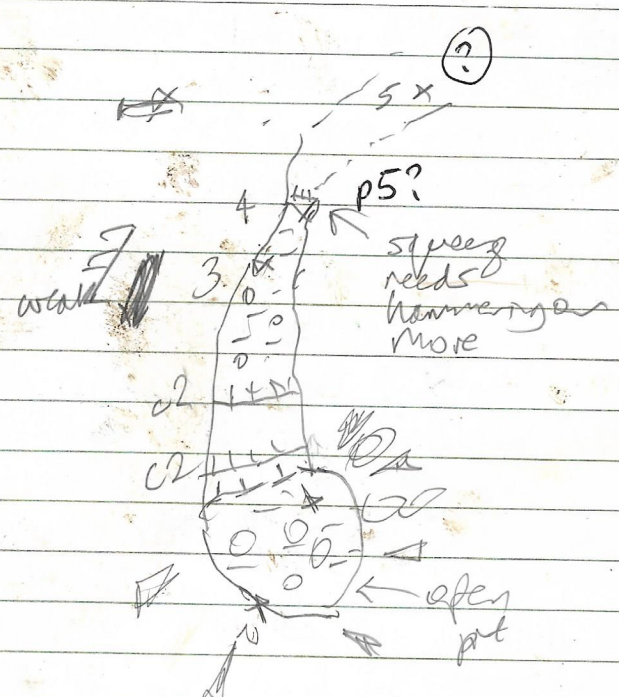

28/1/23 Beta notes
 Robin timber Mike red up
 2nd ent PD/3
 1→2 2/16 106 -39
 2→3 9/47 271 -49
 3→4 2/41 293 -27/5
 4→5 6/20 321 -60
 1→6 4/09 288 +18 } added
 6→7 5/59 312 -66 } 2 in
 7→8 6/79 323 -09 } for free
 water

- 1 rock chip entrance 22-3
- 2 Back wall 3 1/5 2 1/5
- 3 LW down dirt 0 0/5 1/5 0/5
- 4 Trip Rock @ squeeze 0/1 0/2 1/2
- 5 Carbones long past squeeze ---- ?
- 6 Tree (surface survey)
- 7 tree in shale hole
- 8 Main hang (18) hole (2nd hole is the
 deviation)

Rotten timber cave
 28/1/23 →
 Bed is not Mike → red up
 p2 13

f(3)13
 Rotten timber love
 28/1/23

Saturday 28/1/2023

Dead timber

Andy + Becka, Sirh

Walked down pit lags

with lags track