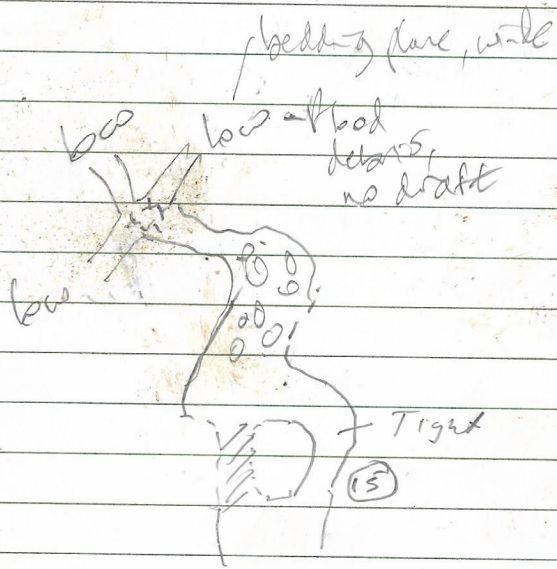

28/1/23 Beta notes
 Robin timber Mike red up
 2nd ent PD/3
 1→2 2/16 106 -39
 2→3 9/47 271 -49
 3→4 2/41 293 -27/5
 4→5 6/20 321 -60
 1→6 4/09 288 +18 } added
 6→7 5/59 312 -66 } 2 in
 7→8 6/79 323 -09 } for free
 water

- 1 rock chip entrance 22-3
- 2 Back wall 3 1/5 2 1/5
- 3 LW down dirt 0 0/5 1/5 0/5
- 4 Trip Rock @ squeeze 0/1 0/2 1/2
- 5 Carbones long past squeeze ---- ?
- 6 Tree (surface survey)
- 7 tree in shale hole
- 8 Main hang (18) hole (2nd hole is the
 deviation)

Rotten timber cave
 28/1/23 →
 Bed is not Mike → red up
 p2 13

f(3)13
 Rotten timber love
 28/1/23

Saturday 28/1/2023

Dead timber

Andy + Becka, Sirh

Walked down pit lags

with lags track