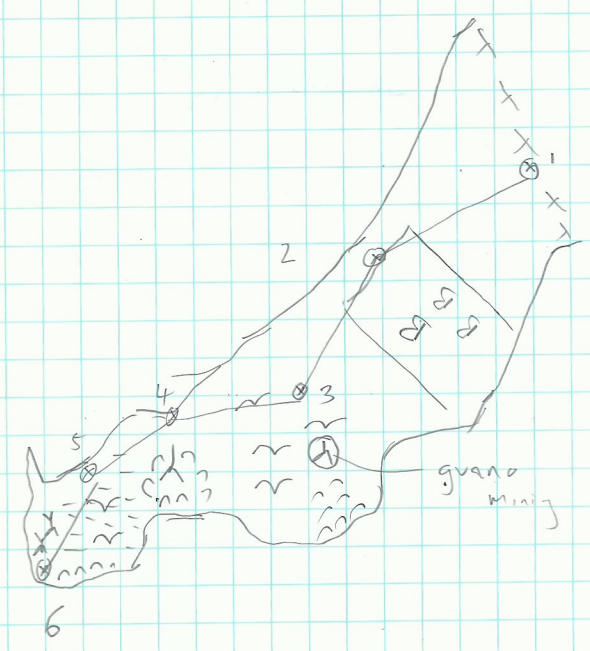

13 MAY 2019

CAVE NB0040

WAT THAM PHA WEANG

NONG BUA LAMPUN

48Q 190390 1929315 375M

BOOK MARTIN ELLIS
INIT TERRY BOLLEN
ELLIS Disto X2

(1)

Chartwell®

1-2 11/64 244/8 -00/8 ① 7/6 9/1 7/2 1/6
 2-3 9/42 212/8 -00/8 ② 11/2 1/4 3/0 0/8
 3-4 9/24 261/3 -00/1 ③ 4/8 3/6 3/1 1/1
 4-5 6/57 257/1 -03/7 ④ 3/45 0 2/8 1/5
 5-6 7/45 206/7 -05/5 ⑤ 3/5 0 1/7 1/6
 ⑥ End 4mW + lat

L 44m VR 1m

② Cave NB0040 13/5/2019

③ CAVE NB0040 13/5/2019

Chartwell