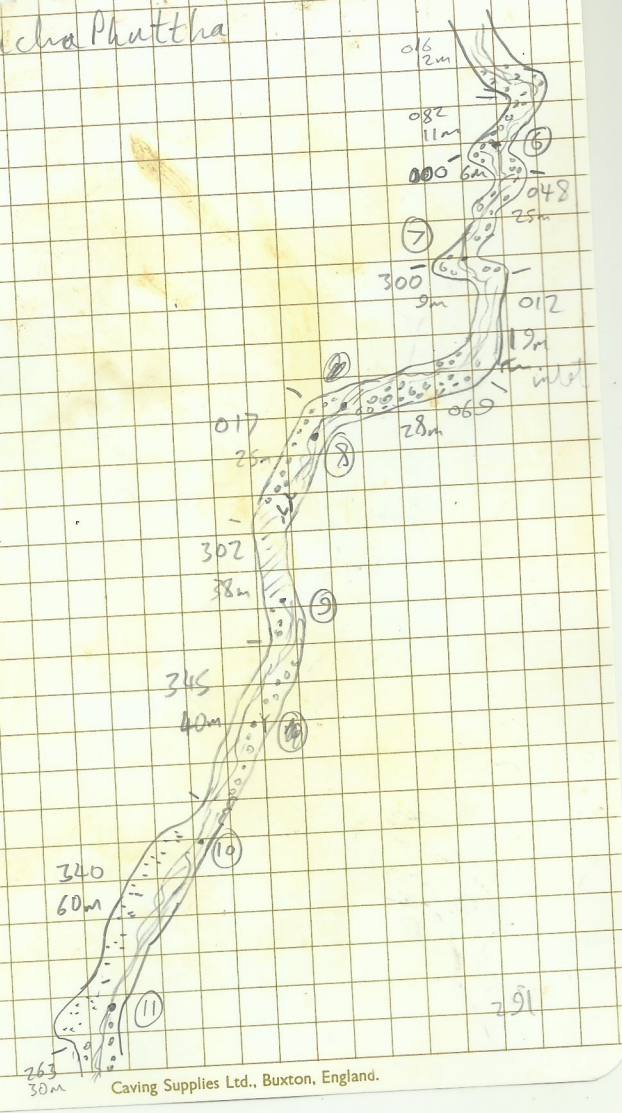

sketch of Thuan Rastra Phuttha 16/4/01  
 grade 2a silva compass + pacing

(4)