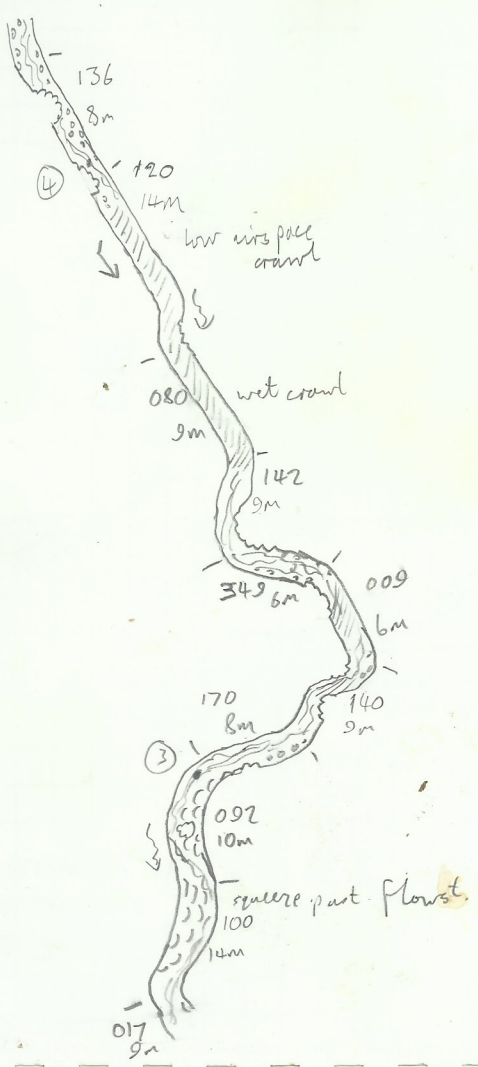

Tham Sam Kase (upstr. of Tham Nakhon Phetha)
Nui

16/4/01

①

grade 7a sketch.
silva compass
& pacing

2

94

Tham Nui

3

117
 94
 29
 300

EPS of resurgence ent.

(4)

47P 0456882

0947306