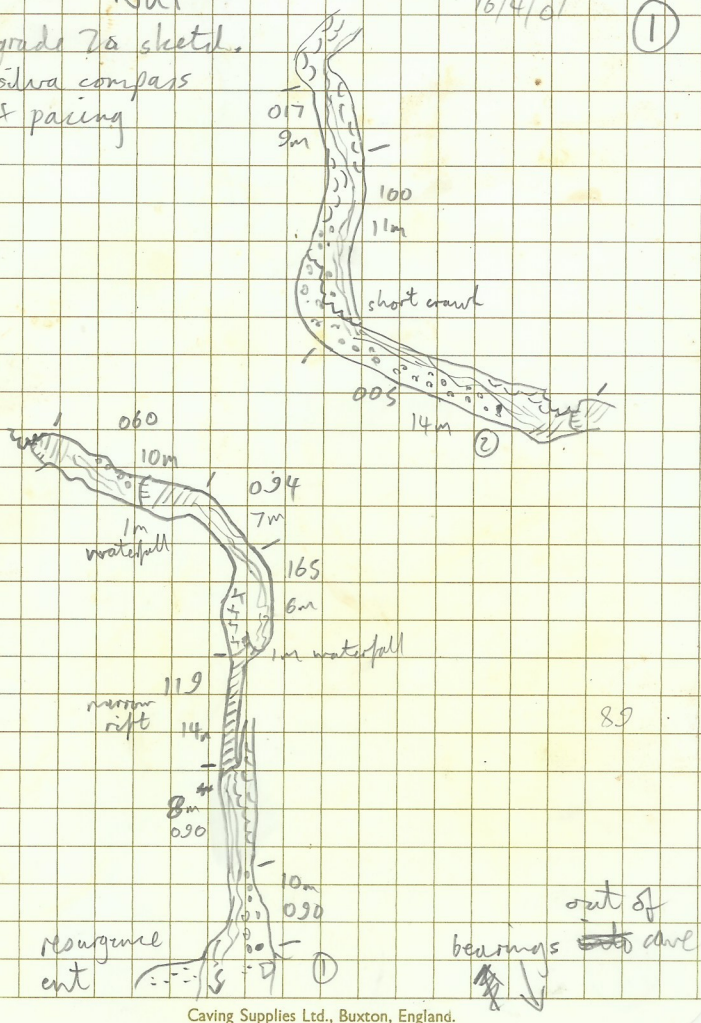

Tham Sam Kase (upstr. of Tham Nakhon Phetha)
Nui

16/4/01

①

grade 7a sketch.
silva compass
& pacing

2

94

Tham Nui

3

117
 94
 29
 300

EPS of resurgence ent.

(4)

47P 0456882

0947306