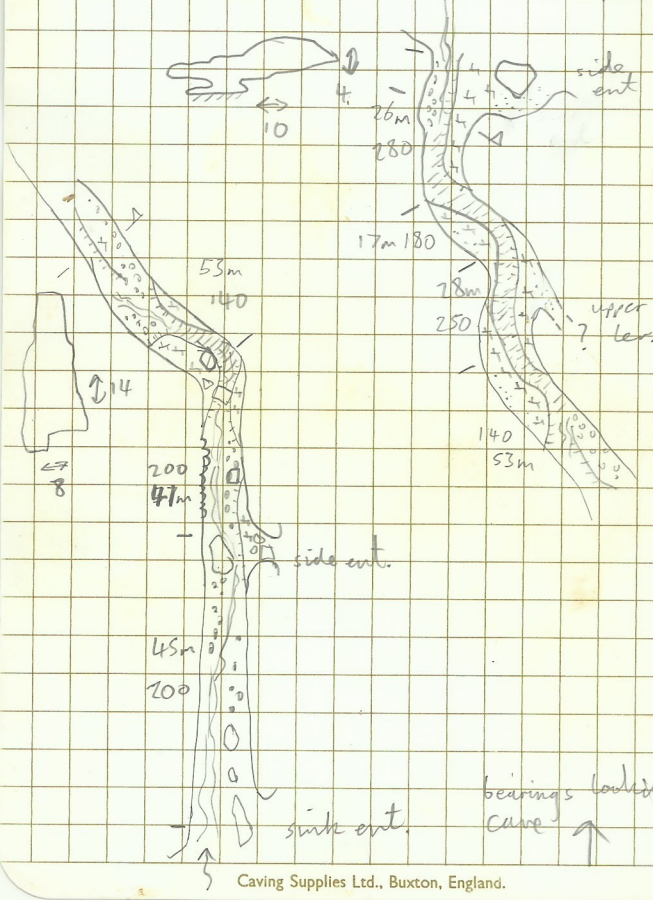

Tham Yu Wua (Ban Nai Wang)

15/4/01

Grade 2a sketch

Dean Robert
Pat, Winai

silva compass + pairing

resurgence
ent.

Caving Supplies Ltd., Buxton, England.

GPS of sink entrance

47P 0454359

0947013