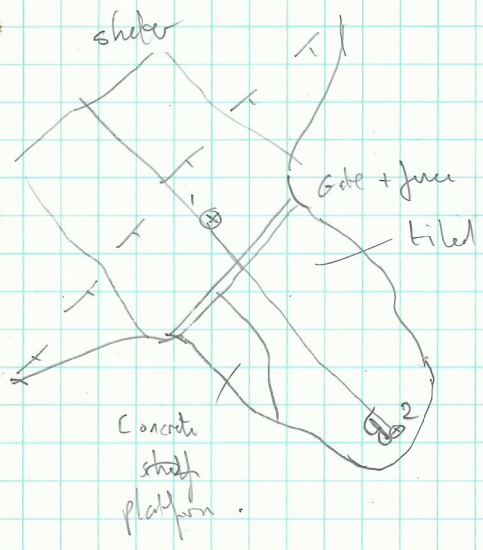

28 MAY 2019

THAM PHUTHA KHODOM

PHATTALUNG

N 7.5607 E ~~99.8848~~ 93m

MARTIN ELLIS ELLIS DUBOIX

PL0034

①

Chartwell®

1-2 12/69 138/9 +14.3 ① L R U D
 " " 12 9 1
 to shot ⑧ = splay from ① ② 3/3 1/9 6/3 1/4
 ③ - 1/8 = splay from ②

② ТНАМ РИУТТНАКНОДОМ 28/05/2019

③ ТНАМ РИУТТНАКНОДОМ 28/05/2019

Chartwell®