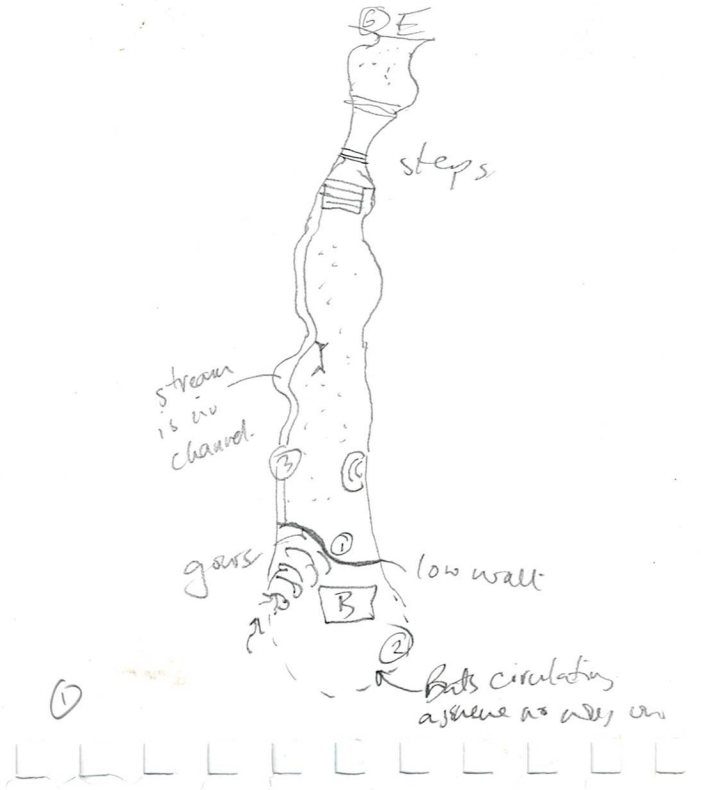

PL0064 Than Othorkkaram
And, Mathu, Ewe, Mith, Cal
and the temple dog

30 DECEMBER 2024

	L	R	U	D
1-2	19.33	169.8	19.8	① 1.8 11.4 2.8 1.2
1-3	16.22	296.3	1.7	— — — —
3-4	21.99	330.0	0.6	③ ⁰ 8.3 0.7 1.5
4-5	17.90	321.2	-3.0	④ 4.9 2.2 0.3 1.4
5-6	16.04	305.4	-5.4	⑤ 1.2 2.0 0 1.6
6				6 0/1.8 1.3 1.4