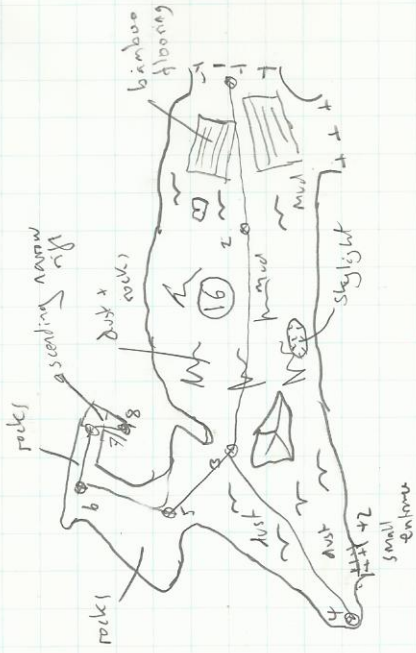

2/2/2013

~~THAM PAUK~~
THAM YAI NAM KO

Stn 1 = GPS 02-02 +/- 4m x 450
470 728526 1859332 608m

Book: MARTIN ELLIS

WSP: IVAN ADLIS

ELLIS DISTOX

WALLS PE0084

①

Chartwell

England

				L	R	U	D	
1-2	10/05	267/6	+06/9	①	3/5	2/3	5	0
2-3	14/03	281/7	+25/7	②	2/5	8/5	5	0/5
3-4	13/50	255/3	+06/3	③	4/6	5/5	5	0
3-5	6/84	319/0	+19/1	④	1	1	1	1
5-6	11/02	013/9	+17/2	⑤	1/5	3/7	5/3	1/3
6-7	5/81	096/4	+27/4	⑥	3	3/5	3/4	1/2
7-8	5/53	213/2	+47/2	⑦	0	1	1	1
				⑧	0/2	0/2	-	-
<hr/>								
66.78								