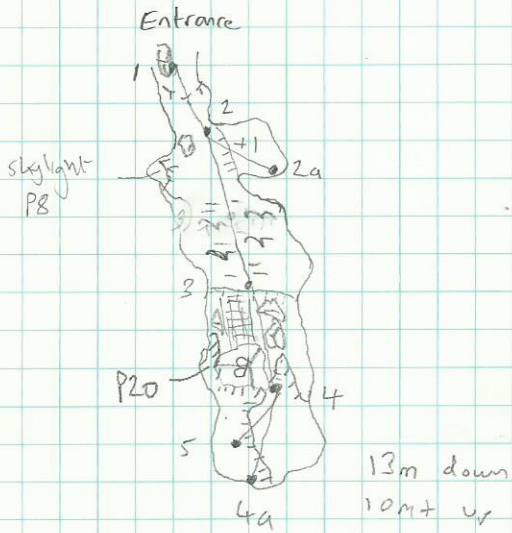

6/2/2014

THAM PHU PUN

Lom Kao
Phetchabun.

Sta 1 47Q 730 260 1869116
301m +/- 3.1m >300
Wpt 158

Book: Martin Elli

Inst: Phil Collett

Batten Dist X

WALLS PED158

6/2/2014

THAM PHU PUN
Chartwell

③

				L	R	V	D
1-2	4/74	155/8	-69/7	①	1/9	0/5	∞ 1
2-2a	9/39	119/4	-03/8	②	1/45	0/5	3/7 1/6
2-3	9/21	152/3	-24/0	③	3/9	3/0	3/7 2/7
3-4	6/11	166/2	-10/7	④	1/5	6	3/4 2/5
4-4a	6/56	197/8	-10/8				
4-5	13/45	227/7	-63/8				