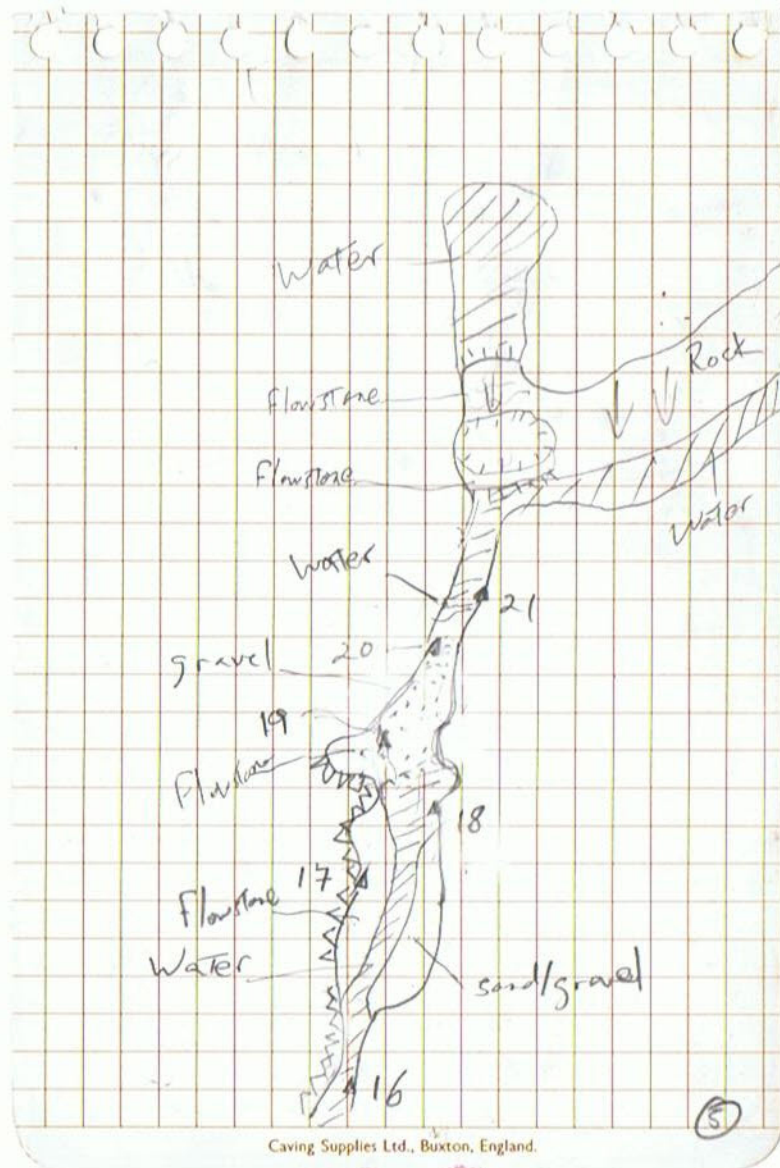

28/11/90

Tham Nam Tok
Plitserdok

PS0059A

Books Terry Bolger

Inst: Alex Fletcher (Ellis inst.)

Tape: Boer / Menow

Compass - Suunto # 112517

Clino - Suunto # 726759

Sta 1 GPS 677193 1839351
87m

①

Tham Kaeng Khao ②

Sun 28 Nov 2010

Backsights

| From | To | D | B | I | L | R | U | D |
|--|-------|------|-----|-----|-----|-----|-----|-----|
| 1 | → 2 | 9.2 | 188 | 0 | - | 1 | - | 0.2 |
| 2 | → 3 | 5.3 | 173 | -3 | 0.3 | 1 | 1.2 | 0.4 |
| 3 | → 4 | 3.04 | 212 | +6 | 0 | 1.2 | 0.7 | 0.8 |
| 4 | → 5 | 2.5 | 198 | -2 | 0 | 0.5 | 1.0 | 0.5 |
| 5 | → 6 | 1.38 | 296 | +2 | 2 | P | 1.3 | 0.4 |
| 6 | → 7 | 2.77 | 248 | -8 | 4 | 2 | 0.4 | 0.4 |
| → station 6 dropped to water level to shoot to stn 7 | | | | | | | | |
| 7 | → 8 | 3.96 | 178 | -3 | 2 | 0 | 1.2 | 0.3 |
| 8 | → 9 | 3.16 | 270 | -2 | 5 | P | 1.0 | 0.3 |
| 9 | → 10 | 1.55 | 272 | +37 | 0 | 1.4 | 0.5 | 0.3 |
| 10 | → 11 | 1.5 | 216 | -35 | 0.5 | 0 | 1.0 | 0.4 |
| 11 | → 12 | 0.82 | 110 | +25 | 0.6 | 0 | 0.4 | 0.4 |
| 12 | → 13 | 3.2 | 252 | +20 | 1.5 | 1.5 | 0.4 | 0.6 |
| B-14 | → 2.1 | 290 | 0 | 0 | 1.5 | 1.4 | 0.7 | |

| Sta | D | B | A | L | R | V | D |
|-------|------|-----|-----|-----|-----|---|-----|
| 16-17 | 13.6 | 232 | -4 | 2 | 0 | 2 | 0.5 |
| 17-18 | 4.5 | 285 | +4 | 0.5 | 5 | 5 | 0.6 |
| 18-19 | 4.9 | 184 | -10 | 2 | 0 | 4 | 1.2 |
| 19-20 | 6.0 | 263 | +1 | 0.4 | 2 | 3 | 0.4 |
| 20-21 | 4.0 | 270 | +8 | 0 | 0.5 | 1 | 1.5 |