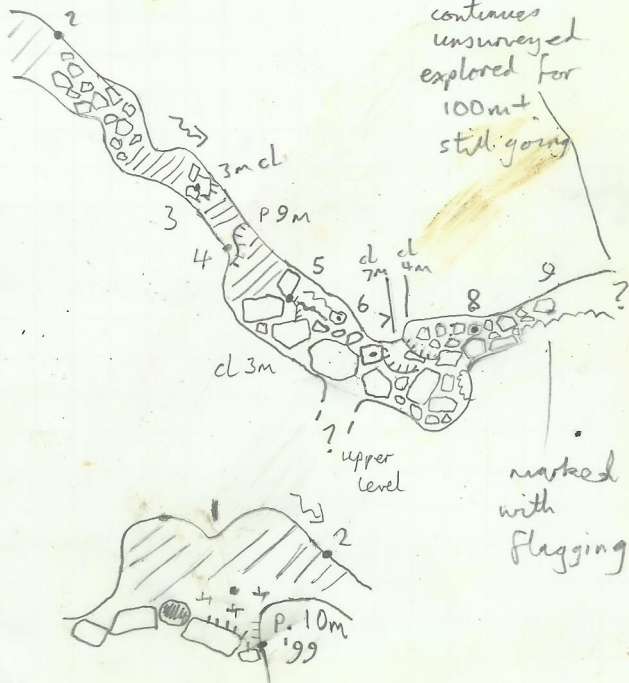

Wang Daeng Nov 2004

①

Tham Nam Long Lu 24/11/04

'Down the pitch'

survey by Dean Smart, Simon Brookes,
Pete Wagstaff & Ralph Bellamy

Silva compass, sunwa chis + 30m tape

New GPS coords for entrance:

47 Q 0682820
1832581

PS0063B

PS0063 B

(2)

Tham Nam Long Lu 24/11/04

(3)

stat	D	B	A	L	R	U	D
'99 → 1	11.40	143	-64				
1 → 2	11.83	171	-05	4.50	12	1.5	1
2 → 3	23.97	271	-04	0	3	7	1.4
3 → 4	7.52	267	-20	2.51	2	12	0.6
4 → 5	19.60	255	-26	3	0	12	1.6
5 → 6	6.02	211	-25	7	7	8	1.3
6 → 7	11.26	263	+04	2	10	7	1.5
7 → 8	22.17	204	-28	3	10	8	0
8 → 9	19.96	269	-03	3	12	2.5	1.5
				7	5	6	1.8

'99' = (19)

PS0063 B