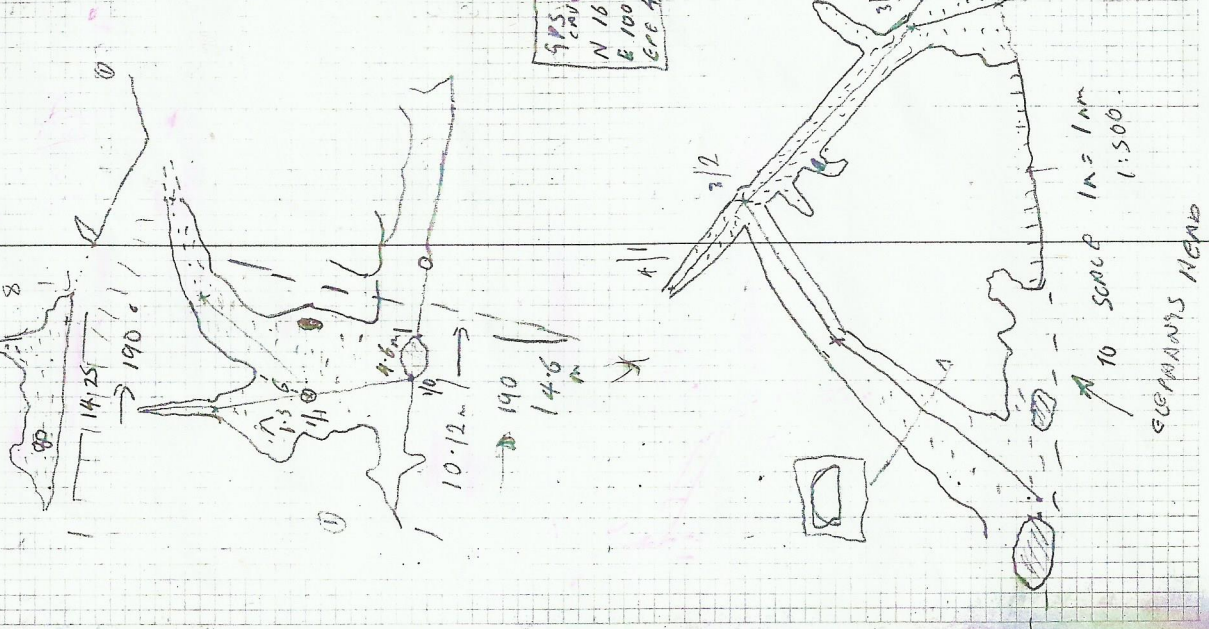

HEAD
ELEPHANT CAGES
(THAM HARU CHANG)

BOTO, STA, KAREN J, COKE, KEN

STA	DIST	DIRK	ELV	L	R	U	D
1/0	7-30	085	-6	10	0	2	1
1/1	10-35	086	-2	2	4	1	0.5
1/2	6-00	082	-3	0	1	0.8	0.5
1/3				0.2	0.2	0.3	0.8
1/1	9-40	185	+1	3	4	1	0.5
2/1	6-00	177	+1	1.2	1.5	0	1
2/2				1	1	0	0.5
2/3							
1/0	4-60	190	0				
3/0	15-83	155	-10	1	7	1	1
3/1	10-52	142	+1	1.2	0.8	0.8	0.5
3/2							
3/2	7-00	045	-2	1.3	0.3	0.7	0.5
4/1				0.0	0.4	0.2	0.2
3/2	19-33	225	-2	0.3	1.5	0.7	0.5
3/3	8-55	244	+1	0.2	1.8	0.5	1
3/4				6	4	1	0.8

(101-88)

WALLS P50074