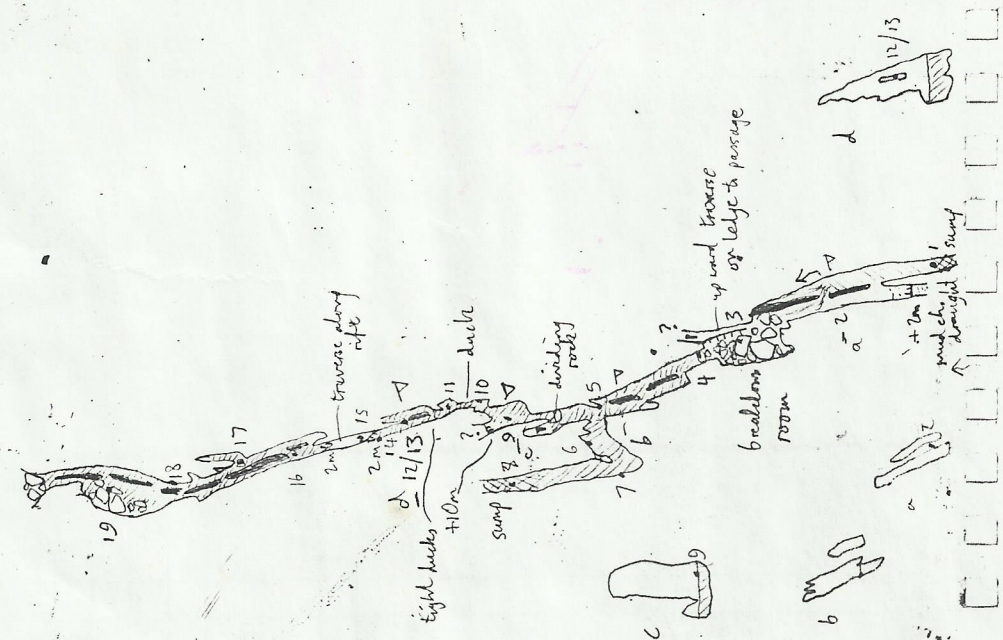

Tham Hugi Sit Resurgence

Tham Hugi Sit resurgence

feature

bring into white + blind uses front 2 legs as
feet, body c. 3m long. on wall
catfish in stream

boats

slot	D	B	A	L	R	C	F
1 → 2	10.70	133	-2.0	1	1.0	1.0	-
2 → 3	10.42	130	+3.0	2	0.8	1.5	1.8
3 → 4	9.40	128	-3.2	3	6.0	4.0	5.5
4 → 5	11.30	140	-6	4	1.8	1.8	1.5
5 → 6	4.60	164	-3	5	P	P	2.0
6 → 7	3.62	100	0	6	1	1.5	6.0
7 → 8	36.00	133	0	7	-	2.0	2.0
8 → 9	7.80	146	-3	8	1	0.8	1.2
9 → 10	4.15	225	0	9	2.8	P	6.0
10 → 11	3.70	174	0	10	0.7	0.4	5.0
11 → 12	4.80	147	0	11	1	1.5	1
12 → 13	1.30	100	+9.0	12	0.2	0.2	P
13 → 14	8.60	122	-1.0	13	0.3	0.4	1.6
14 → 15	2.50	174	+5.6	14	P	P	1.0
15 → 16	8.75	133	-2	15	0.2	0.3	1.0
16 → 17	2.70	168	+1.2	16	0.6	0.6	1.0
17 → 18	8.50	130	-4	17	0.4	1.2	1.5
18 → 19	6.50	111	0	18	5.0	1.0	0.8
19 → 20	3.20	163	-1.0	19	2.0	2.0	2.0
20 → 21	7.10	147	-	20	1.0	1.5	1.5
				21	1.2	1.2	3.0