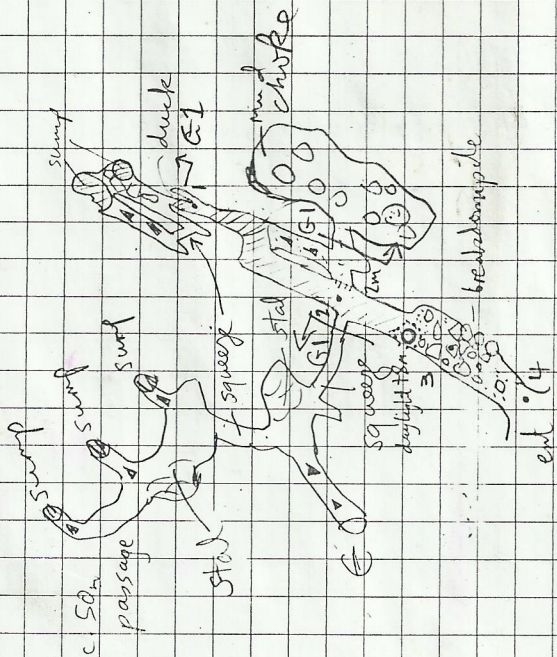

sump

~~climb~~

Sithichoke Heetket
(extra)

Tham Huai Sit 2

stat	D	B	A	L	R	C	F
1-2	11.5	166	0	1	1.1	1.1	1.4
2-3	9.0	153	16	2	1	0.8	1.6
3-4	7.30	160	12	3	1	1.8	1.0
4-5				4	0.6	2.3	1.2
					0.4		

CCCCCCCC