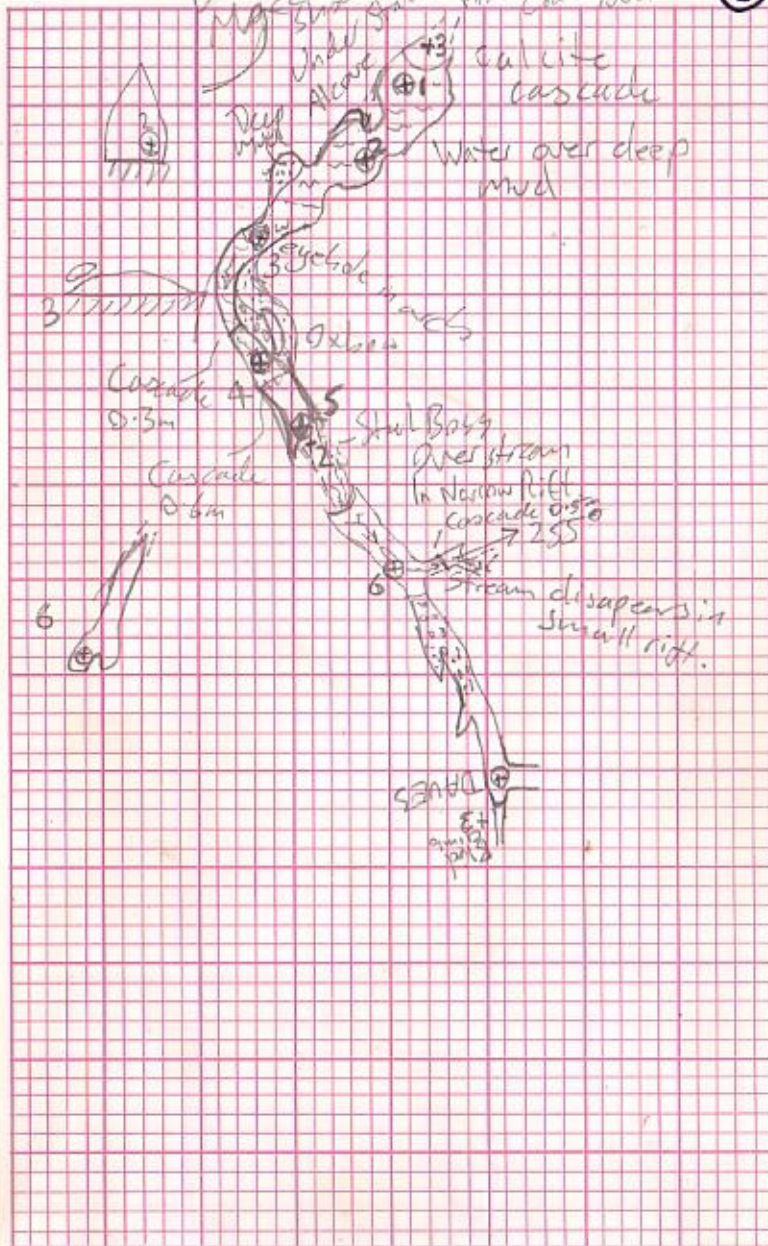

STATION	L	R	U	D	CAVE? Lock			
					DISTANCE	MAGNETIC BEARING	VERT. ANGLE	VERT. RANGE
T1↑					9/0	357	0	
T2↓	4	0/5	6	0/5	10/9	258	-4	Water TEMP 20.9
T3↓		3	0/3	0/1	13/9	126	-3	
T4↑	10/3	4	5	1	7/0	309	UNREADABLE	-1.5
T5↓	1	1/8	0/6	0/3	11/7	164	+2	
T6↓	0/5	2	4	0/4	18/9	342	+4	
DOUBT					71/4			
					33			

DATE? 25/2/02 WHO? ESW Bodke & Inst
 IF left + location

STATION	L	R	U	D	CAVE? THAM Loe PJ			
					DISTANCE	MAGNETIC BEARING	VERT. ANGLE	VERT. RANGE
169 DAVE ↑								
U1 ↓	1/5	0/8	4/0	0/5	9/8	358	-21	
U2 ↑	1/5	0/5	1/0	1/0	8/3	200	+23	
U3 ↓					6/2	350	-2	
DATE? 25/2/02 WHO? SW								

SW Book
MA
DIE
LW
LW