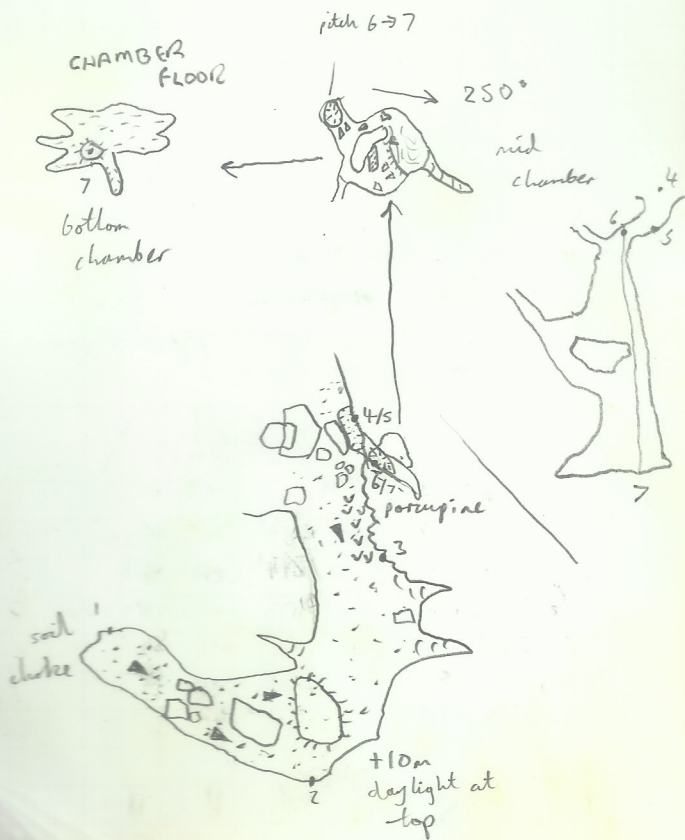

TK076 - 3/12/99

47P - 049 70 16

173 9 3 23

TK076 1/12/99

stat	D	B	A	L	R	U	D
2 → 1	4.95	114	+33	0.5	0.8	0.4	1.5 1
3 → 2	4.55	005	+03	2.5	-	10	1.0 2
3 → 4	4.35	164	00	1.7	-	1.5	0.5 3
4 → 5	1.60	-	-90	3.5	-	2.0	leg 4
6 → 5	0.80	112	+12	0.2	0.5	leg	- 5
6 → 7	13.30	-	-90	0.4	-	1.0	leg 6
	(2.30 th-mid chamber)			2.0	3.0	leg	- 7

2 pottery sherd found. 1 blue/white ceramic (modern), 1 cord marked + unglazed, fired on open fire (prob. modern as well).