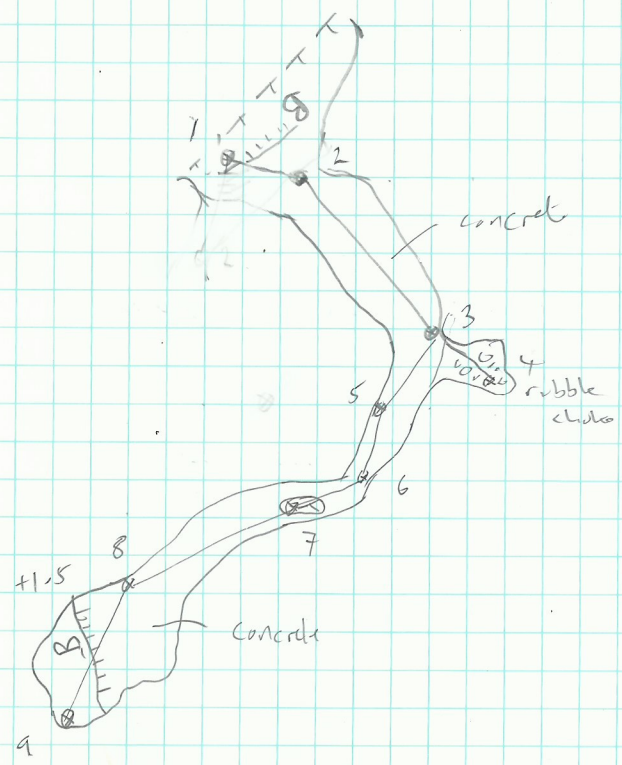

12/5/2019

THAM PHA SAENG

Nam Som, Udon Thani

UD0077

48Q 203495 1968275 235m

Book  
Inst

MARTIN ELLIS  
PAUL DUMPER

Ellis Disk X2

G

Chartwell®

1-2 7/32 092/1 +24/0 ① 16/0 1/9 9/5 1/3  
 2-3 10/47 159/8 -02/4 ② 0/5 3/8 3/5 1/9  
 3-4 4/9 161/0 -01/2 ③ 0 2/2 4/5 1/2  
 ④  
 3-5 5/36 239/2 +06/1 ⑤ 2/2 0 4/4 1/0  
 5-6 4/45 192/0 +18/4 ⑥ 6/35 1/5 4/2 1/3  
 6-7 6/75 260/7 +07/6 ⑦ 0/3 2/8 4/1 0/0  
 7-8 10/79 257/1 +06/6 ⑧ 6/0 0 6/0 1/1  
 8-9 8/31 205/6 +20/5 ⑨ End way

② THAM PHA SAENA

12/5/2019

③ THAM PHA SAENA 12/5/2019

Chartwell